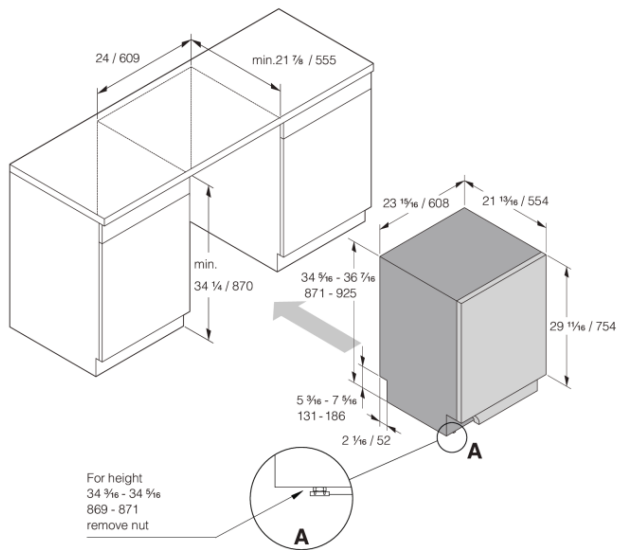

- EAN code: 3838782650673
- Product code: 740106

General

- Product group: Dishwasher
- Installation: Built-in
- Size: XXL, 860 mm high
- Type of display: LCD display
- Number of programs: 9
- Noise level: 42 dB(A)re 1 pW
- Number of baskets: 3
- Number of place settings (label): 16
- EAN code: 3838782650673

Dimensions and installation

- Height: 871 mm
- Width: 608 mm
- Depth: 554 mm
- Packaging height: 930 mm
- Packaging width: 640 mm
- Packaging depth: 680 mm
- Length electrical cord: 1,8 m
- Length inlet hose: 163 cm
- Length outlet hose: 230 cm
- Net weight: 44,5 kg
- Gross weight: 47,8 kg

Measurements: inches / millimetres

DW60 Built-in Dishwasher XXL USA