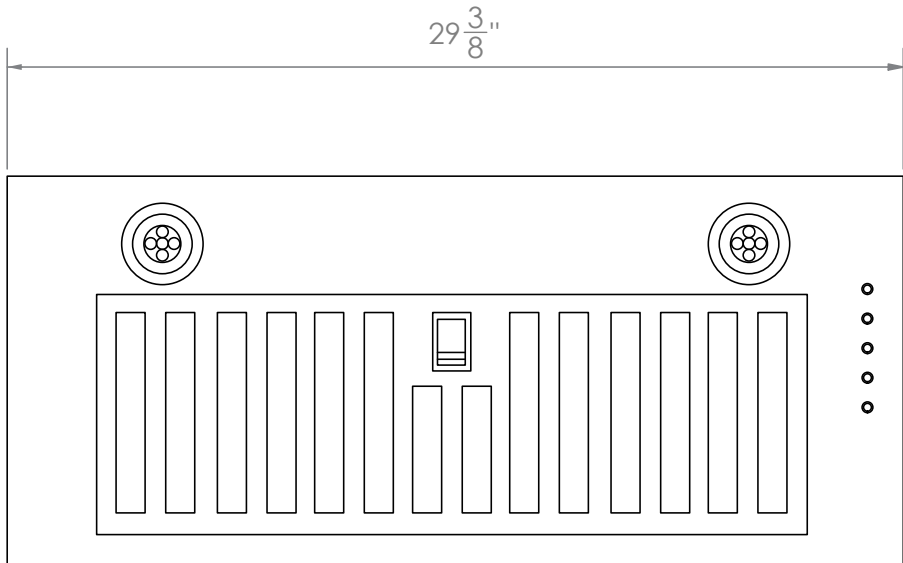

IN-R100SS-30

TOP

FRONT

SIDE

All measurements are in inches