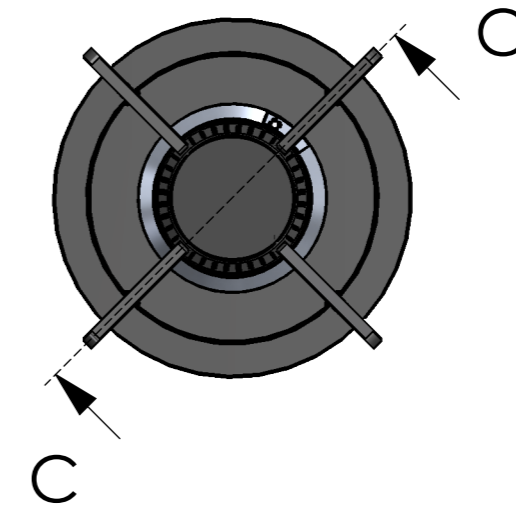

See TC**H**.... type for **24-37**mm worktop thickness

Reference:

Commission:

Tulip Cooking - ALLEGHENY TC0103 9-24mm worktop

Reference:

Commission:

Roosterhoogtes

Wok burner:
 45 mm height = 5kW
 40 mm height = 4kW

Rapid, Semi-rapid & Simmer burner all have the same height (40mm)