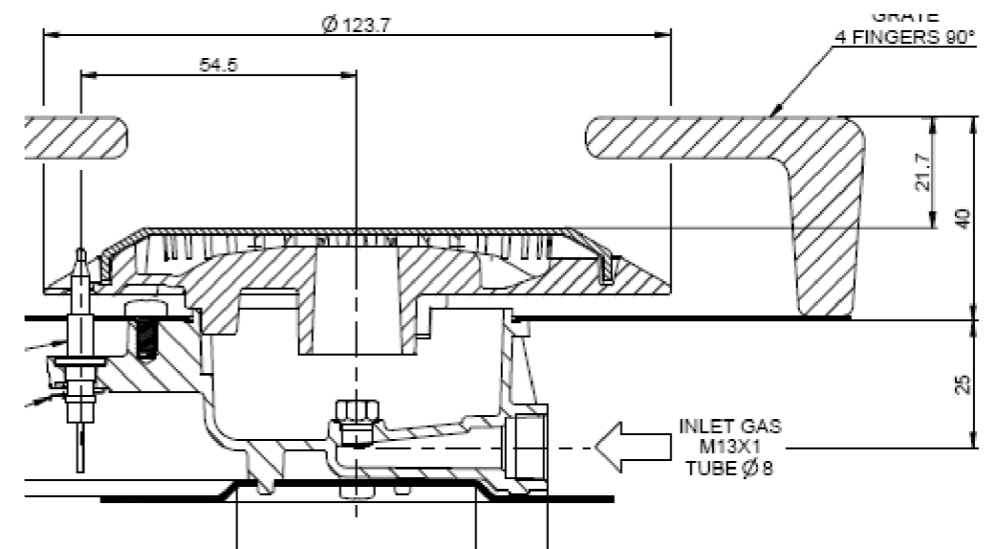

See TC**H**.... type for **24-37**mm worktop thickness

Reference:

Commission:

Tulip Cooking - ALLEGHENY TC0103 9-24mm worktop

Reference:

Commission:

Roosterhoogtes

Wok burner:
 45 mm height = 5kW
 40 mm height = 4kW

Rapid, Semi-rapid & Simmer burner all have the same height (40mm)