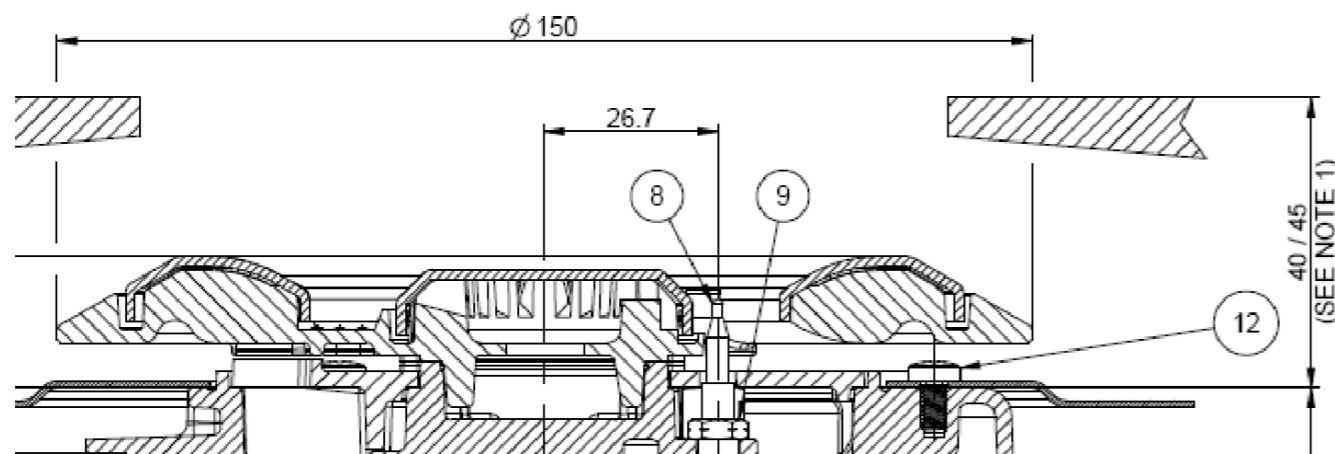

See TC**H**.... type for **24-37**mm worktop thickness

Reference:

Commission:

Tulip Cooking - ALLEGHENY TC0103 9-24mm worktop

Reference:

Commission:

Roosterhoogtes

Wok burner:
 45 mm height = 5kW
 40 mm height = 4kW

Rapid, Semi-rapid & Simmer burner all have the same height (40mm)