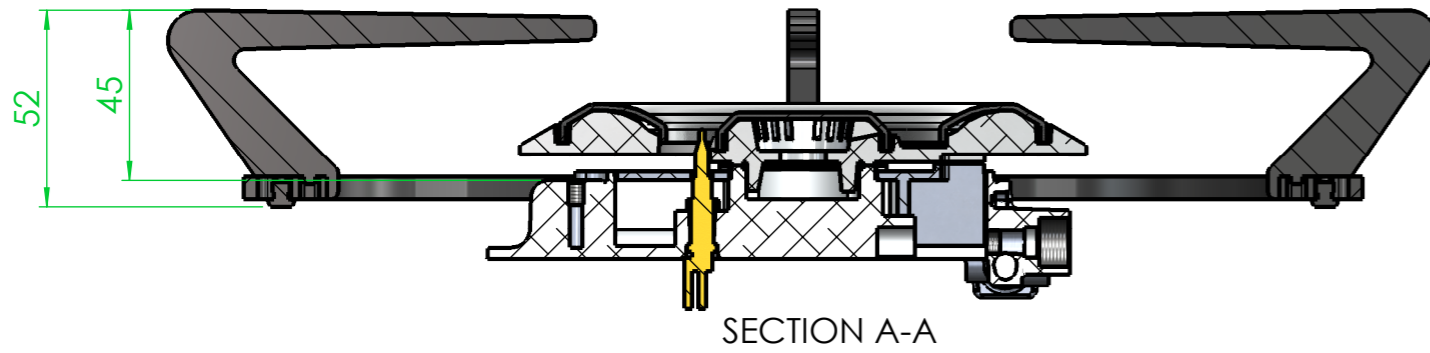

See TC**H**.... type for **24-37**mm worktop thickness

Reference:

Commission:

Tulip Cooking - ALLEGHENY TC0103 9-24mm worktop

Reference:

Commission:

Roosterhoogtes

Wok burner:
 45 mm height = 5kW
 40 mm height = 4kW

Rapid, Semi-rapid & Simmer burner all have the same height (40mm)