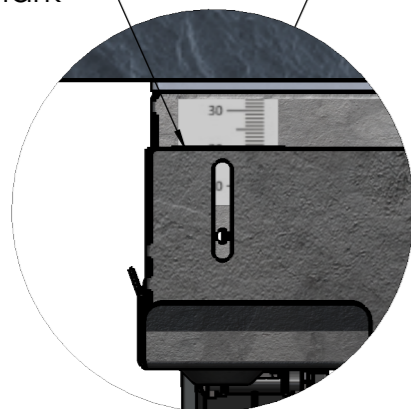

20mm worktop thickness mark

5.0 kW/hr
17060 BTU/hr

	Gastype	Country
X	Natural gas / 17.2mbar/ 1/4psi	USA / CAN
	Propane/butane gas / 27.5mbar /0.40 psi	USA / CAN

Tulip Cooking - ALLEGHENY TC0103 9-24mm worktop

See TC**H**.... type for **24-37**mm worktop thickness

Reference:

Commission:

Tulip Cooking - ALLEGHENY TC0103 9-24mm worktop

Reference:

Commission:

Roosterhoogtes

Wok burner:
 45 mm height = 5kW
 40 mm height = 4kW

Rapid, Semi-rapid & Simmer burner all have the same height (40mm)