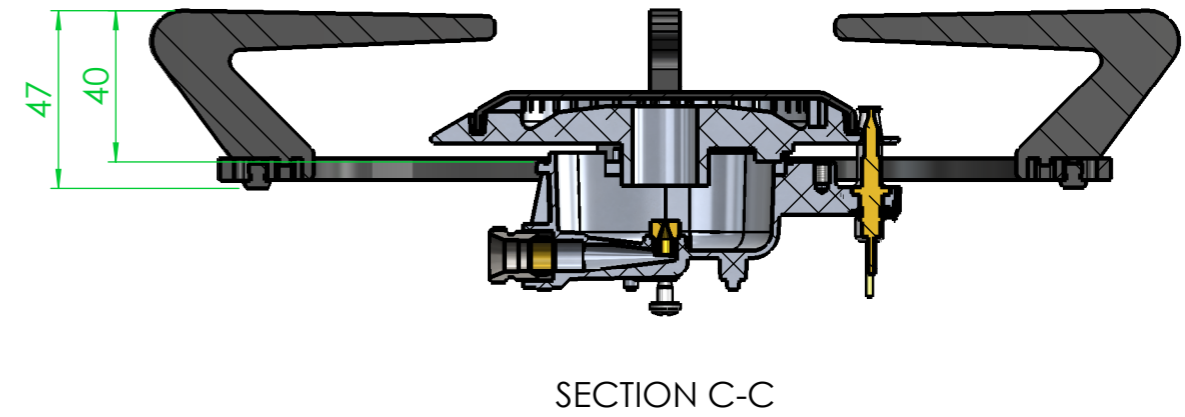

See TC**H**.... type for **24-37**mm worktop thickness

Reference:

Commission:

Tulip Cooking - ALLEGHENY TC0103 9-24mm worktop

Reference:

Commission:

Roosterhoogtes

Wok burner:
 45 mm height = 5kW
 40 mm height = 4kW

Rapid, Semi-rapid & Simmer burner all have the same height (40mm)