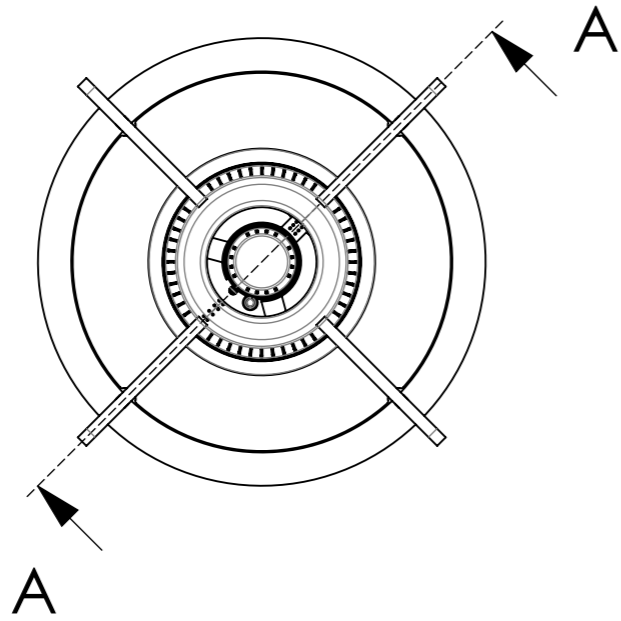

See TC**H**.... type for **24-37**mm worktop thickness

Reference:

Commission:

Tulip Cooking - ALLEGHENY TC0103 9-24mm worktop

Reference:

Commission:

Roosterhoogtes

Wok burner:
 45 mm height = 5kW
 40 mm height = 4kW

Rapid, Semi-rapid & Simmer burner all have the same height (40mm)