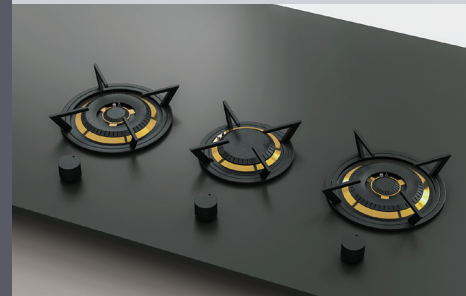

BOUNDARY WATERS

NUMBER OF BURNERS
2
POWER
27,000 BTU/h
MINIMUM CABINET WIDTH
24 inches

BRAZOS

NUMBER OF BURNERS
2
POWER
23,000 BTU/h
MINIMUM CABINET WIDTH
24 inches

CHURCHILL

NUMBER OF BURNERS
3
POWER
44,000 BTU/h
MINIMUM CABINET WIDTH
36 inches