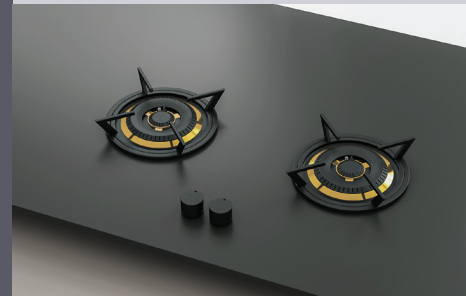

BARRINGTON

NUMBER OF BURNERS
2
POWER
34,000 BTU/h
MINIMUM CABINET WIDTH
34 inches