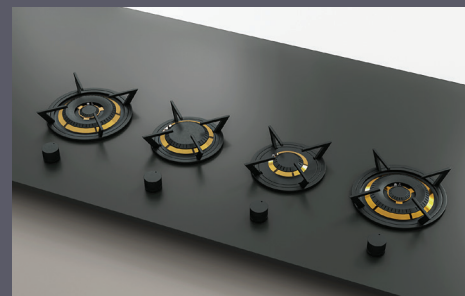

DETROIT

NUMBER OF BURNERS
4
POWER
50,000 BTU/h
MINIMUM CABINET WIDTH
48 inches