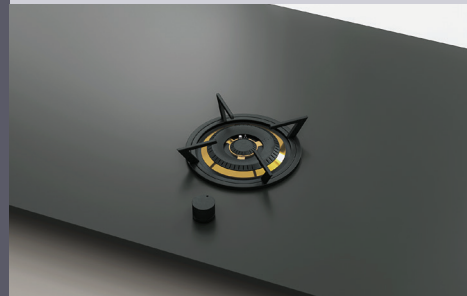

ALLEGHENY

NUMBER OF BURNERS
1
POWER
17,000 BTU/h
MINIMUM CABINET WIDTH
12-15 inches