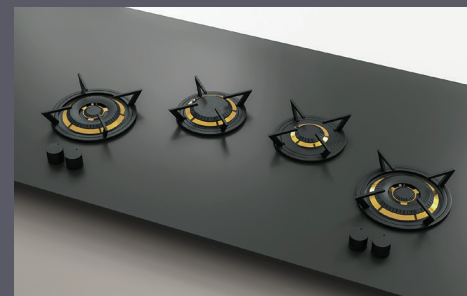

DELTA

NUMBER OF BURNERS
4
POWER
50,000 BTU/h
MINIMUM CABINET WIDTH
48 inches