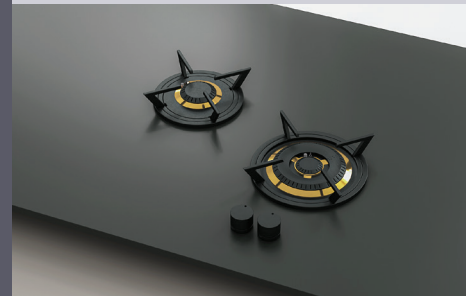

BRAZOS

NUMBER OF BURNERS
2
POWER
23,000 BTU/h
MINIMUM CABINET WIDTH
24 inches