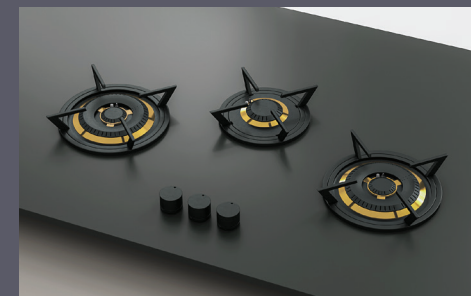

CHURCHILL

NUMBER OF BURNERS
3
POWER
44,000 BTU/h
MINIMUM CABINET WIDTH
36 inches

COLORADO

NUMBER OF BURNERS
3
POWER
40,000 BTU/h
MINIMUM CABINET WIDTH
36 inches