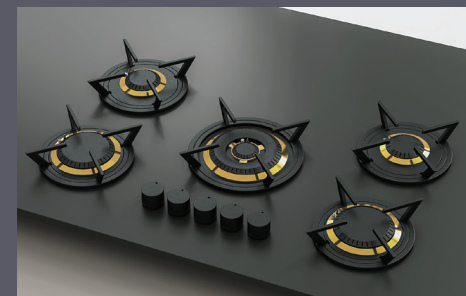

EDISTO

NUMBER OF BURNERS
5
POWER
50,000 BTU/h
MINIMUM CABINET WIDTH
36 inches