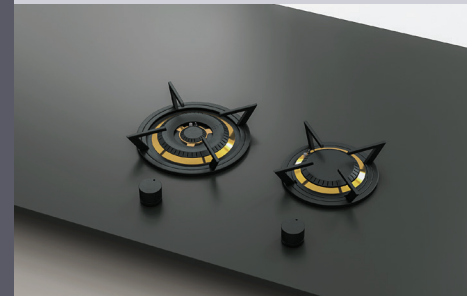

BACK

NUMBER OF BURNERS
2
POWER
27,000 BTU/h
MINIMUM CABINET WIDTH
24 inches