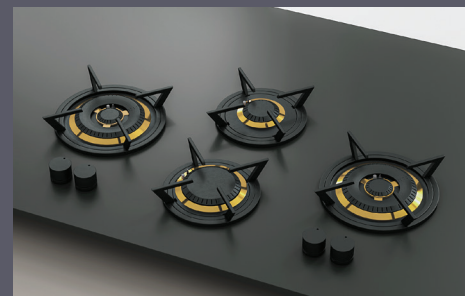

COLORADO

NUMBER OF BURNERS
3
POWER
40,000 BTU/h
MINIMUM CABINET WIDTH
36 inches

CONNECTICUT

NUMBER OF BURNERS
3
POWER
33,000 BTU/h
MINIMUM CABINET WIDTH
24 inches

COLUMBIA

NUMBER OF BURNERS
3
POWER
33,000 BTU/h
MINIMUM CABINET WIDTH
24 inches