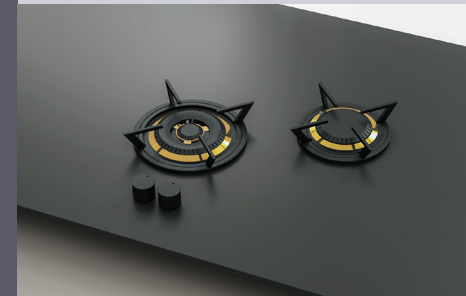

BOUNDARY WATERS

NUMBER OF BURNERS
2
POWER
27,000 BTU/h
MINIMUM CABINET WIDTH
24 inches