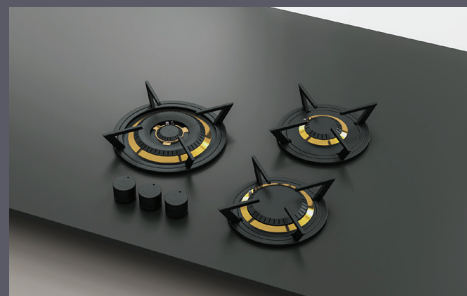

COLUMBIA

NUMBER OF BURNERS
3
POWER
33,000 BTU/h
MINIMUM CABINET WIDTH
24 inches