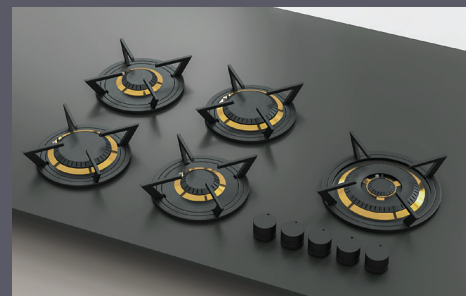

EAST

NUMBER OF BURNERS
5
POWER
50,000 BTU/h
MINIMUM CABINET WIDTH
36 inches