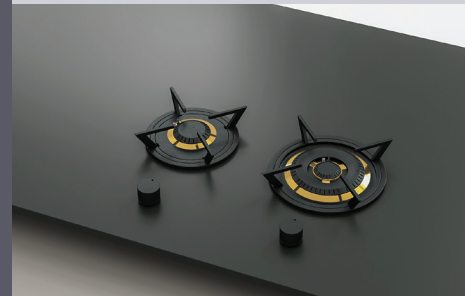

BAKER

NUMBER OF BURNERS
2
POWER
23,000 BTU/h
MINIMUM CABINET WIDTH
24 inches