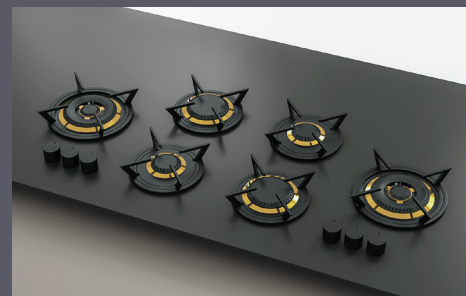

EASTMAIN

NUMBER OF BURNERS
5
POWER
50,000 BTU/h
MINIMUM CABINET WIDTH
36 inches

EDISTO

NUMBER OF BURNERS
5
POWER
50,000 BTU/h
MINIMUM CABINET WIDTH
36 inches

EAST

NUMBER OF BURNERS
5
POWER
50,000 BTU/h
MINIMUM CABINET WIDTH
36 inches