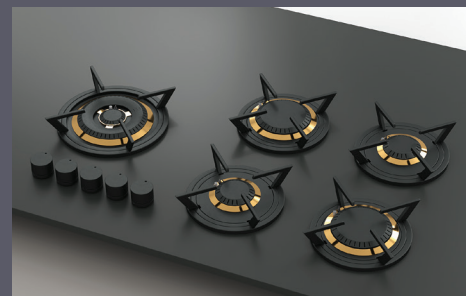

EASTMAIN

NUMBER OF BURNERS
5
POWER
50,000 BTU/h
MINIMUM CABINET WIDTH
36 inches