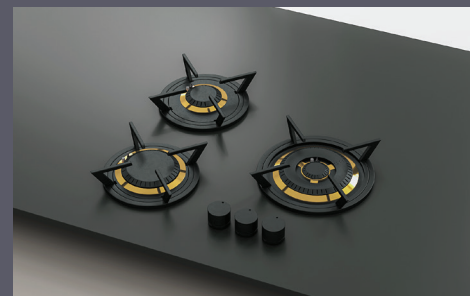

CONNECTICUT

NUMBER OF BURNERS
3
POWER
33,000 BTU/h
MINIMUM CABINET WIDTH
24 inches