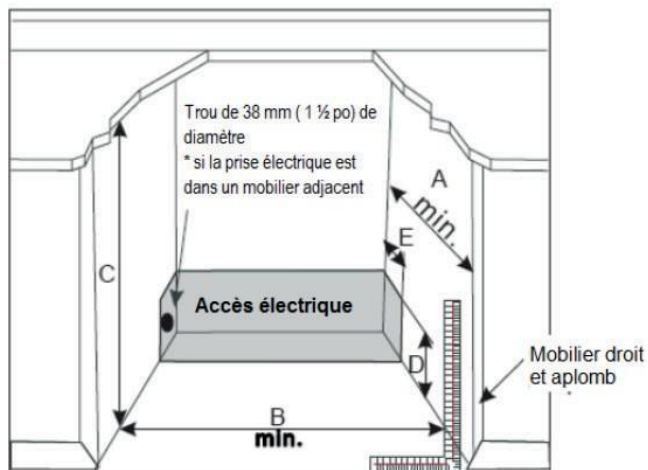

CW46DS

Wine cooler 46 btl, 2 zones

Selected Model	
Model number	CWC46DS
Dimensions	
Width (in.)	23 1/2"
Depth (in.)	21.65"
Height (in.)	33.95"
Depth (in.) including door	23.7"
Exterior Appearance	
Color Appearance	Black Cabinet with Stainless steel trims, Smoked Glass
Glass Door	Stainless Steel with Seamless Door
Handle Type	Tinted and UV treated Glass
	Curved
	Tubular
Installation Type	Freestanding or Built-In
Kick Plate	Black
Capacity	
Total Capacity	46 Bottles
Features	
Temperature zone(s)	2
Adjustable Temperature	5-18 °C / 41 °F-64 °F
Control Type	Electronic
Door opening orientation	Reversible
	To the Right
Interior lighting	White LED
Leveling legs	Yes
Product type	Wine cooler
Shelves extension	Full Extension on Ball Bearings
Shelves type	Metal shelves Wooden frontage
Warranty	
2 Year full Warranty	Entire appliance; parts and labour, in-home service
3-year total warranty	Compressor only

Installation
Flush with Wine cella door

Product Dimensions		po
A	Product Height	33.95"
B	Product width	23.5"
C	Product Depth (without door)	21.65"
D	Product Depth (Including door without handle)	23.7"
E	Product Depth (Including door and handle)	N/A
Cabinet Opening		
F	Width- Door flush Installation	24
	Minimum Clearance	
G	Side Clearance-Flush with door – Full door rotation	1/8"
H	Rear Clearance	1"

- A 610mm (min.24")
- B 610mm (24") - affleurement de porte
- C 883mm (34¾")
- D 152mm (6")
- E 51mm (2")

25mm (1") si la prise électrique est installée dans un cabinet adjacent