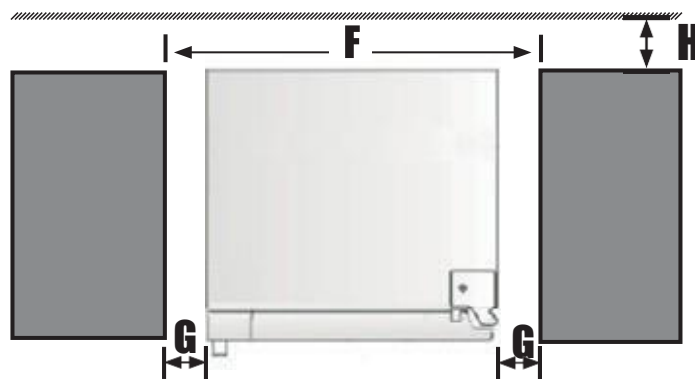

CW46DS

Wine cooler 46 btl, 2 zones

Selected Model	
Model number	CWC46DS
Dimensions	
Width (in.)	23 1/2"
Depth (in.)	21.65"
Height (in.)	33.95"
Depth (in.) including door	23.7"
Exterior Appearance	
Color Appearance	Black Cabinet with Stainless steel trims, Smoked Glass
Glass Door	Stainless Steel with Seamless Door
Handle Type	Tinted and UV treated Glass
	Curved
	Tubular
Installation Type	Freestanding or Built-In
Kick Plate	Black
Capacity	
Total Capacity	46 Bottles
Features	
Temperature zone(s)	2
Adjustable Temperature	5-18 °C / 41 °F-64 °F
Control Type	Electronic
Door opening orientation	Reversible
	To the Right
Interior lighting	White LED
Leveling legs	Yes
Product type	Wine cooler
Shelves extension	Full Extension on Ball Bearings
Shelves type	Metal shelves Wooden frontage
Warranty	
2 Year full Warranty	Entire appliance; parts and labour, in-home service
3-year total warranty	Compressor only

Installation
Flush with Wine cella door

Product Dimensions		po
A	Product Height	33.95"
B	Product width	23.5"
C	Product Depth (without door)	21.65"
D	Product Depth (Including door without handle)	23.7"
E	Product Depth (Including door and handle)	N/A
Cabinet Opening		
F	Width- Door flush Installation	24
	Minimum Clearance	
G	Side Clearance-Flush with door – Full door rotation	1/8"
H	Rear Clearance	1"

- A 610mm (min.24")
- B 610mm (24") - affleurement de porte
- C 883mm (34¾")
- D 152mm (6")
- E 51mm (2")

25mm (1") si la prise électrique est installée dans un cabinet adjacent