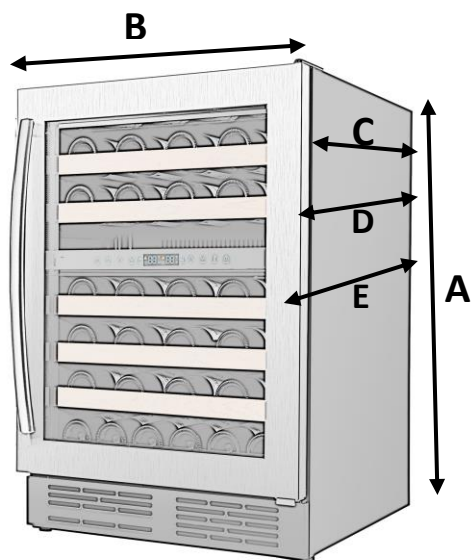

CW46DS

Wine cooler 46 btl, 2 zones

Selected Model	
Model number	CWC46DS
Dimensions	
Width (in.)	23 1/2"
Depth (in.)	21.65"
Height (in.)	33.95"
Depth (in.) including door	23.7"
Exterior Appearance	
Color Appearance	Black Cabinet with Stainless steel trims, Smoked Glass
Glass Door	Stainless Steel with Seamless Door
Handle Type	Tinted and UV treated Glass
	Curved
	Tubular
Installation Type	Freestanding or Built-In
Kick Plate	Black
Capacity	
Total Capacity	46 Bottles
Features	
Temperature zone(s)	2
Adjustable Temperature	5-18 °C / 41 °F-64 °F
Control Type	Electronic
Door opening orientation	Reversible
	To the Right
Interior lighting	White LED
Leveling legs	Yes
Product type	Wine cooler
Shelves extension	Full Extension on Ball Bearings
Shelves type	Metal shelves Wooden frontage
Warranty	
2 Year full Warranty	Entire appliance; parts and labour, in-home service
3-year total warranty	Compressor only

Installation
Flush with Wine cella door

Product Dimensions		po
A	Product Height	33.95"
B	Product width	23.5"
C	Product Depth (without door)	21.65"
D	Product Depth (Including door without handle)	23.7"
E	Product Depth (Including door and handle)	N/A
Cabinet Opening		
F	Width- Door flush Installation	24
	Minimum Clearance	
G	Side Clearance-Flush with door – Full door rotation	1/8"
H	Rear Clearance	1"

- A 610mm (min.24")
- B 610mm (24") - affleurement de porte
- C 883mm (34¾")
- D 152mm (6")
- E 51mm (2")

25mm (1") si la prise électrique est installée dans un cabinet adjacent