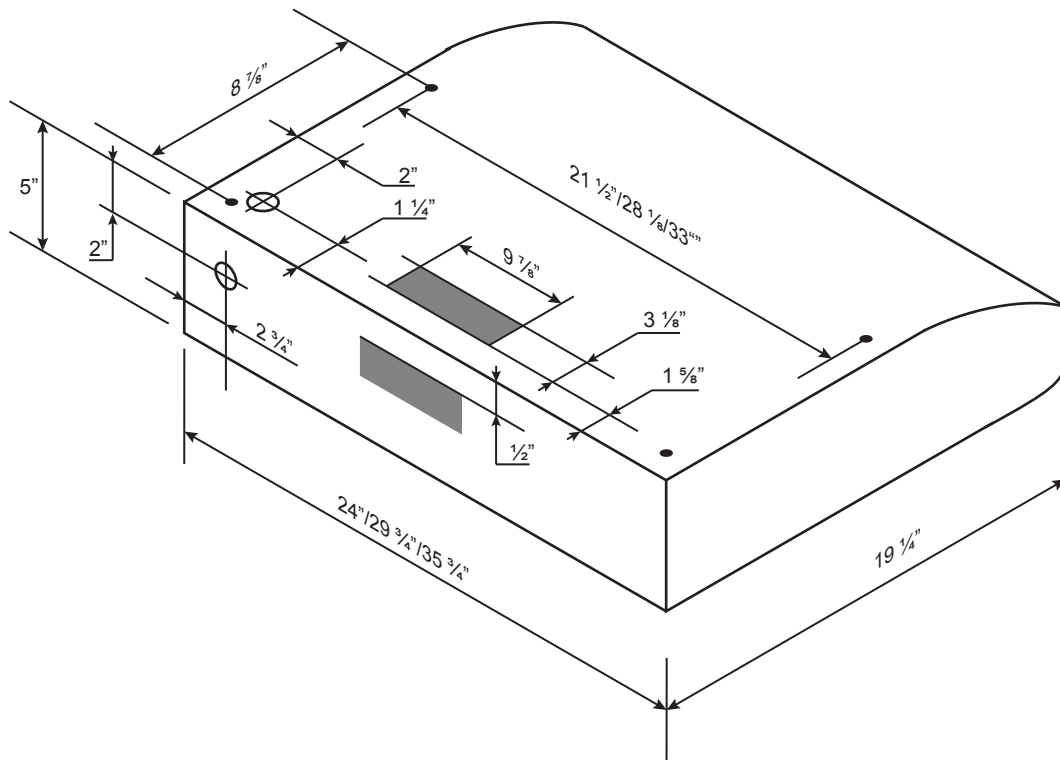

# Specifications: Classic Collection - Undermount

Model: CY917

**BOTTOM**

**TOP**

**SIDE**

**FRONT**