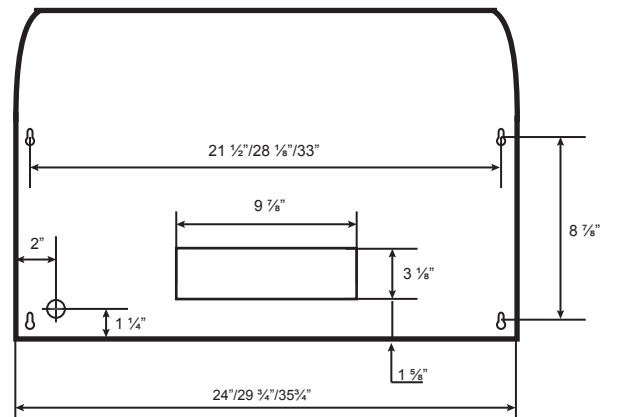

# Specifications: Classic Collection - Undermount

Model: CY917

**BOTTOM**

**TOP**

**SIDE**

**FRONT**