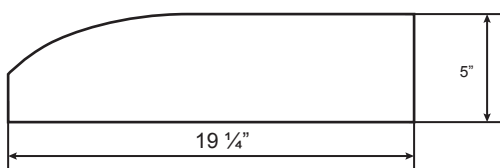

# Specifications: Classic Collection - Undermount

Model: CY917

**BOTTOM**

**TOP**

**SIDE**

**FRONT**