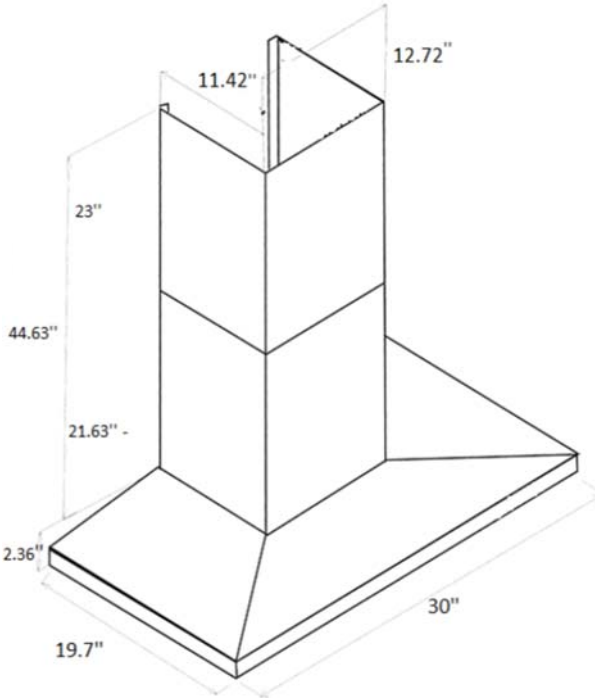

Selected Model	
Model number	AVH-308CS
Dimensions	
Dimensions	29 1/2" (W) x 19 3/4" (D) x 3 1/4" (H)
Exterior Appearance	
Stainless steel grade	201
Features	
Control	Soft touch with LED display
Lighting	2 bulbs, 3W LED (bulbs included)
Blower type	860 CFM, 6-Speed
Blower performance	Speed 1, 2.4 sones Speed 6, 6.2 sones
Filter type	2 aluminium micro hole filters (included) 2 Stainless steel baffle filters (included)
Duct transition	6" Round (Top)
Ducting	Ducted
Chimney (ducted out)	For ceiling heights up to 9'0"
Electrical Requirements	
Electrical requirements	120V / 60Hz / 2.7 Amps
Accessories (optional)	
Optional duct covers	AD-884S (884mm, AVN-AVH compatible)
Warranty	
1-year Warranty	Parts and labour, in-home service

**Dimensions**

**Installation**

A	Floor to ceiling height	variable
B	Floor to counter top height (standard)	36"
C	Recommended height between cooking surface and bottom of the hood	28" to 30"
D	Hood height	2.36"
E	Chimney height	Max 44.63"

**Duct transition**

6" round top

*The information contained herein is based on sources that we believe to be reliable, but is not guaranteed by us, may be incomplete and/or may change without notice.*