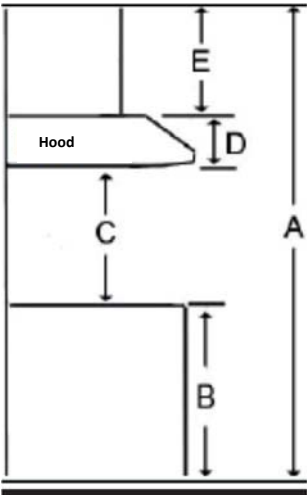

Selected Model	
Model number	AVH-308CS
Dimensions	
Dimensions	29 1/2" (W) x 19 3/4" (D) x 3 1/4" (H)
Exterior Appearance	
Stainless steel grade	201
Features	
Control	Soft touch with LED display
Lighting	2 bulbs, 3W LED (bulbs included)
Blower type	860 CFM, 6-Speed
Blower performance	Speed 1, 2.4 sones Speed 6, 6.2 sones
Filter type	2 aluminium micro hole filters (included) 2 Stainless steel baffle filters (included)
Duct transition	6" Round (Top)
Ducting	Ducted
Chimney (ducted out)	For ceiling heights up to 9'0"
Electrical Requirements	
Electrical requirements	120V / 60Hz / 2.7 Amps
Accessories (optional)	
Optional duct covers	AD-884S (884mm, AVN-AVH compatible)
Warranty	
1-year Warranty	Parts and labour, in-home service

**Dimensions**

**Installation**

A	Floor to ceiling height	variable
B	Floor to counter top height (standard)	36"
C	Recommended height between cooking surface and bottom of the hood	28" to 30"
D	Hood height	2.36"
E	Chimney height	Max 44.63"

**Duct transition**

6" round top

*The information contained herein is based on sources that we believe to be reliable, but is not guaranteed by us, may be incomplete and/or may change without notice.*