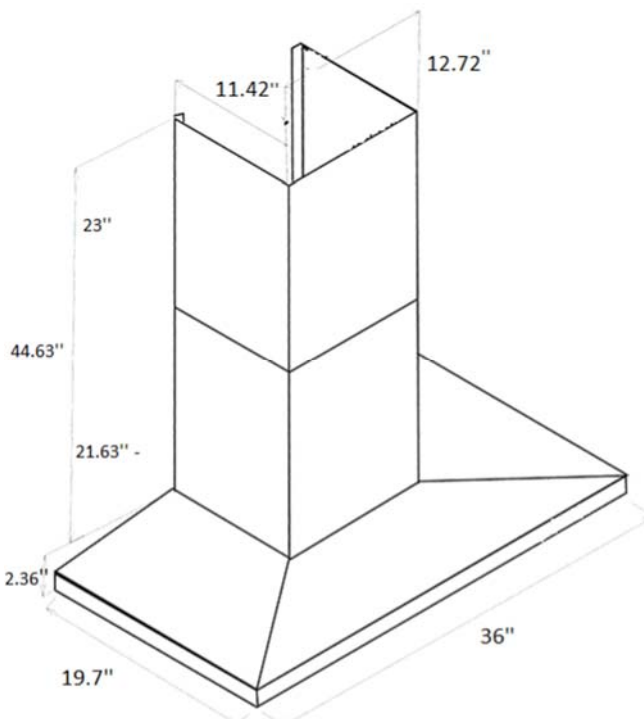

Selected Model	
Model number	AVH-308CS
Dimensions	
Dimensions	29 1/2" (W) x 19 3/4" (D) x 3 1/4" (H)
Exterior Appearance	
Stainless steel grade	201
Features	
Control	Soft touch with LED display
Lighting	2 bulbs, 3W LED (bulbs included)
Blower type	860 CFM, 6-Speed
Blower performance	Speed 1, 2.4 sones Speed 6, 6.2 sones
Filter type	2 aluminium micro hole filters (included) 2 Stainless steel baffle filters (included)
Duct transition	6" Round (Top)
Ducting	Ducted
Chimney (ducted out)	For ceiling heights up to 9'0"
Electrical Requirements	
Electrical requirements	120V / 60Hz / 2.7 Amps
Accessories (optional)	
Optional duct covers	AD-884S (884mm, AVN-AVH compatible)
Warranty	
1-year Warranty	Parts and labour, in-home service

**Dimensions**

**Installation**

A	Floor to ceiling height	variable
B	Floor to counter top height (standard)	36"
C	Recommended height between cooking surface and bottom of the hood	28" to 30"
D	Hood height	2.36"
E	Chimney height	Max 44.63"

**Duct transition**

6" round top

*The information contained herein is based on sources that we believe to be reliable, but is not guaranteed by us, may be incomplete and/or may change without notice.*