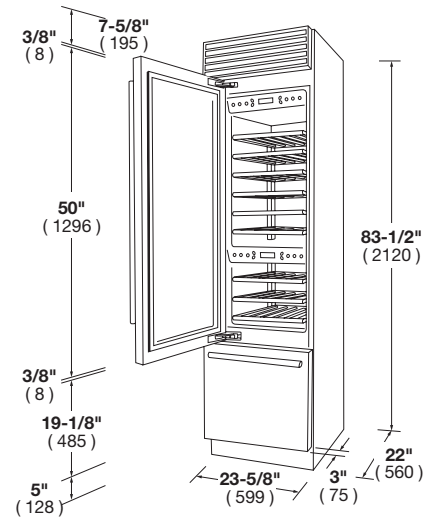

SOFIA PROFESSIONAL WINE CELLAR 24"

CODE ID

F7PBW24S1-R

RIGHT DOOR

CODE ID

F7PBW24S1-L

LEFT DOOR

Deep-freezing

WINE CELLAR

Cave Storage Compartment,
Natural Wood Shelves, for 36 bottles
Wine Cellar Compartment,
Natural Wood Shelves, for 18 bottles
TriplePlay Refrigeration
Total No Frost
LED Lighting
Brilliant white aluminium interior
Fresh Zone Bottom Drawer

OPTIONAL ACCESSORIES

REFSBSPRO60
Coupling kit with a 36" fridge

SOFIA

24" PROFESSIONAL WINE CELLAR

CODE ID	LEFT DOOR	F7PBW24S1-L 24" PROFESSIONAL WINE CELLAR	F7PBW24S1-R 24" PROFESSIONAL WINE CELLAR	RIGHT DOOR
Series and Finish	Series 700 - Professional Design - Stainless Steel			
PERFORMANCES/CAPACITY				
Noise Level db	41			
Riserva Compartment capacity (bottles)	36			
Wine Cellar Compartment capacity (bottles)	18			
Fresh Zone Bottom-Drawer capacity (cbft)	2			
FEATURES				
Riserva storage compartment				
Natural wood shelves	6			
Wine Cellar Compartment				
Natural wood shelves	3			
Fresh Zone Bottom-Drawer				
White Painted Drawers	1			
Internal Drawers	1			
LED lighting	•			
Glass door	•			
Equipment				
TriplePlay Refrigeration	•			
No Frost	•			
Fresh Zone	•			
TruPivot hinges	•			
DIMENSIONS/WEIGHT				
Width in	23 - 5/8"	(600 mm)		
Height in	83 - 1/2"	(2121 mm)		
Depth without handle in	25"	(635 mm)		
Minimum niche height in	84"	(2134 mm)		
Door clearance in	46"	(1168 mm)		
Door opening angle	105°			
Net Weight	463 lbs	(210 kg)		
POWER / RATINGS (115 V, 60 HZ)				
Watts / Amps	472W - 4.1A			
Power Cable	Nema 5-15P			
INSTRUCTIONS FOR USE				
Use & Care Manual / Installation Manual	English / French / Spanish			