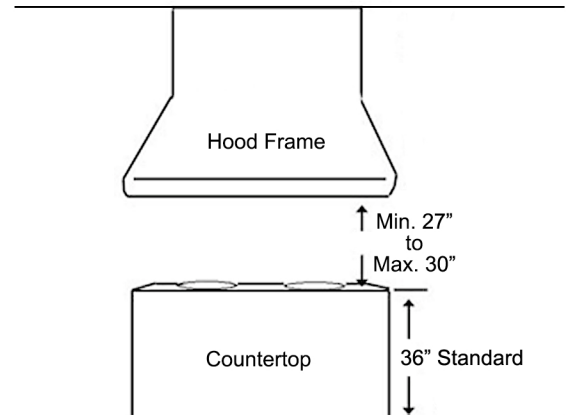

Built-In

Model / Size	INX2930SQBF-500-1 / 30" INX2936SQBF-500-1 / 36"
Appearance	
Stainless Steel	✓
Seamless	✓
Performance	
CFM / Sone	175 to 550 / 2.0 to 7.0
QuietMode™	2.0 Sone / 61 dB
LED Lights	2 x Lights (3W)
Speed	3 Speed
Control	Mechanical Push Button
Blower Type	Single Horizontal Squirrel Cage
Exhaust	Top - 6" Round
Consumption / Ampere	240W / 2.0A
Filter	Baffle Filter Aluminum Mesh Filter
Optional Accessories	
Backsplash Panel	SSP30 (30" x 32") SSP36 (36" x 32")