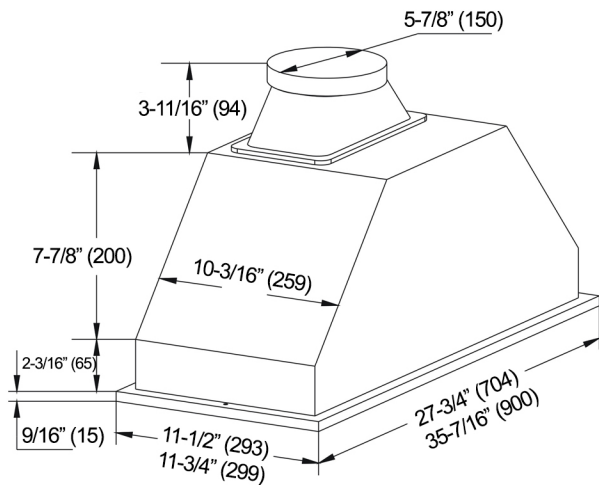

Built-In

Model / Size	INX2930SQBF-500-1 / 30" INX2936SQBF-500-1 / 36"
Appearance	
Stainless Steel	✓
Seamless	✓
Performance	
CFM / Sone	175 to 550 / 2.0 to 7.0
QuietMode™	2.0 Sone / 61 dB
LED Lights	2 x Lights (3W)
Speed	3 Speed
Control	Mechanical Push Button
Blower Type	Single Horizontal Squirrel Cage
Exhaust	Top - 6" Round
Consumption / Ampere	240W / 2.0A
Filter	Baffle Filter Aluminum Mesh Filter
Optional Accessories	
Backsplash Panel	SSP30 (30" x 32") SSP36 (36" x 32")

Information subject to change without notice.
Measurement in inches (mm). Inches are converted

* Building code may vary.
www.koberangehoods.com VER. 180604