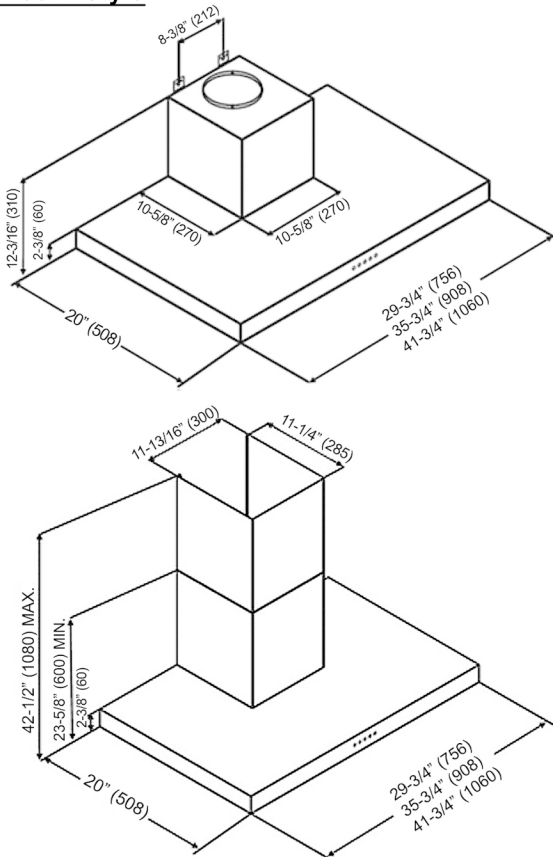

# KOBE®

KOBE Range Hoods

*So Quiet... You Won't Believe It's On!*

Under Cabinet Style

Wall Mount Style (Duct Cover is Included)

# Brillia® RAX21 SQB-1 SERIES Multi-Style

Model / Size	For Under Cabinet	For Wall Mount
	RAX2130SQB-1 / 30"	RAX2130SQB-WM-1 / 30"
	RAX2136SQB-1 / 36"	RAX2136SQB-WM-1 / 36"
	RAX2142SQB-1 / 42"	RAX2142SQB-WM-1 / 42"
Appearance		
Stainless Steel		✓
Seamless		✓
Performance		
CFM / Sone	300 to 750 / 1.0 to 5.6	
QuietMode™	1.0 Sone / 40 dB	
LED Lights	2 x Lights (3W) - 30", 36", 42"	
Speed	3 Speed	
Control	Mechanical Push Button	
Blower Type	Single Horizontal Squirrel Cage	
Exhaust	Top - 6" Round	
Consumption / Ampere	300W / 2.5A	
Filter	Baffle Filter	
Optional Accessories		
Backsplash Panel	SSP30 (30" x 32") SSP36 (36" x 32")	

## Wall Mount Style

## Under Cabinet Style

Information subject to change without notice.  
Measurement in inches (mm). Inches are converted

\* Building code may vary.  
www.koberangehoods.com VER. 170601