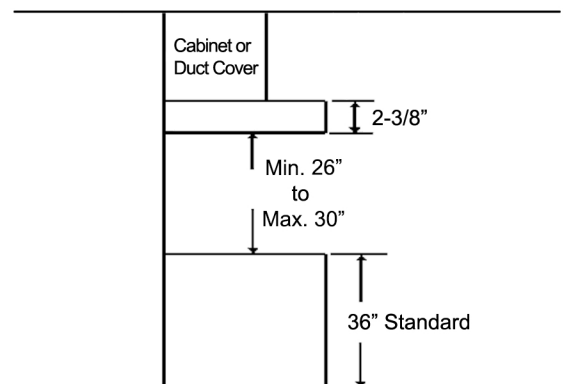

Under Cabinet Style

Information subject to change without notice.
Measurement in inches (mm). Inches are converted

* Building code may vary.
www.koberangehoods.com VER. 170601