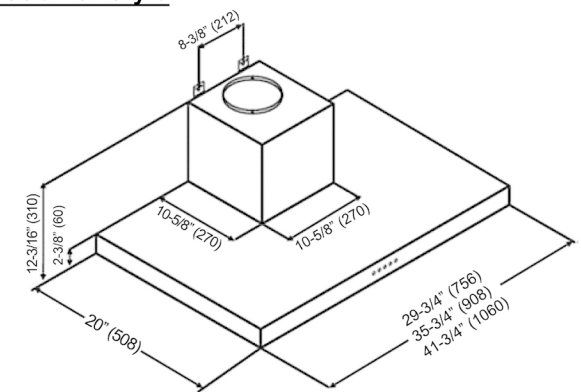

# Brillia® RAX21 SQB-1 SERIES Multi-Style

Model / Size	For Under Cabinet	For Wall Mount
	RAX2130SQB-1 / 30"	RAX2130SQB-WM-1 / 30"
	RAX2136SQB-1 / 36"	RAX2136SQB-WM-1 / 36"
	RAX2142SQB-1 / 42"	RAX2142SQB-WM-1 / 42"
Appearance		
Stainless Steel		✓
Seamless		✓
Performance		
CFM / Sone	300 to 750 / 1.0 to 5.6	
QuietMode™	1.0 Sone / 40 dB	
LED Lights	2 x Lights (3W) - 30", 36", 42"	
Speed	3 Speed	
Control	Mechanical Push Button	
Blower Type	Single Horizontal Squirrel Cage	
Exhaust	Top - 6" Round	
Consumption / Ampere	300W / 2.5A	
Filter	Baffle Filter	
Optional Accessories		
Backsplash Panel	SSP30 (30" x 32") SSP36 (36" x 32")	

## Under Cabinet Style

Information subject to change without notice.  
Measurement in inches (mm). Inches are converted

\* Building code may vary.  
www.koberangehoods.com VER. 170601