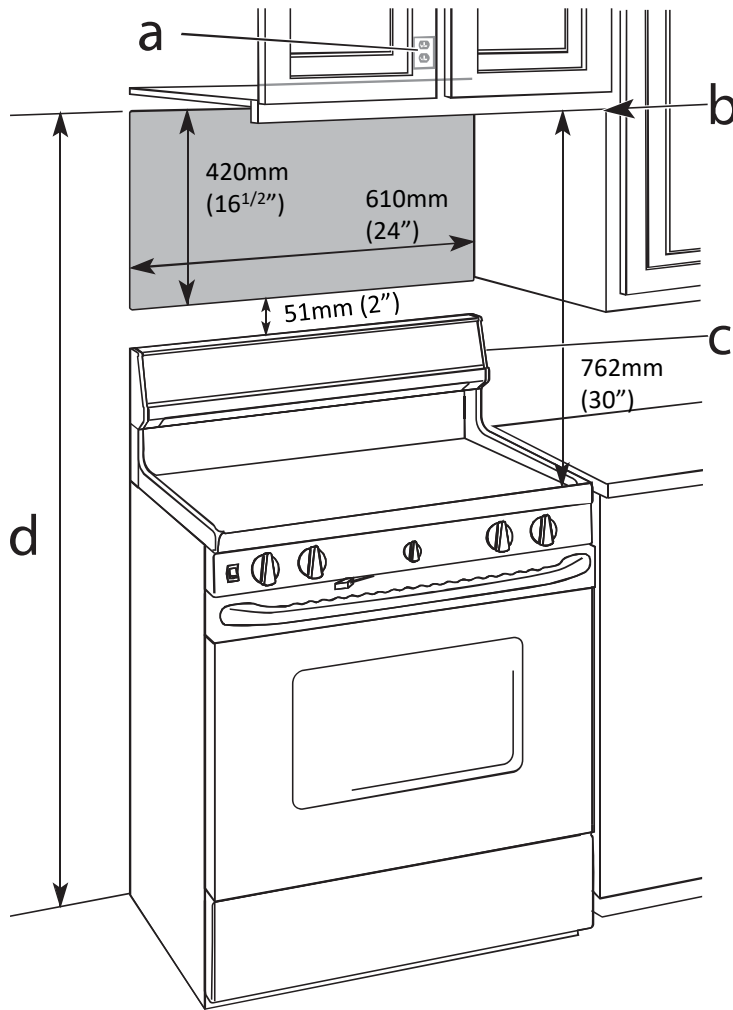

RANGEHOOD DIMENSIONS

D: 432mm W: 606mm H:411mm

D: 17" W: 23^{7/8}" H: 16^{3/16}"

CUT-OUT DIMENSIONS

W: 610mm H: 420mm

W: 24" H: 16^{1/2}" mm

ELECTRICAL REQUIREMENTS

- 120V, 60Hz, 1500 Watts, 15AMPS

SPECIFICATIONS

EM038K6BD

- (A) Grounded 3 Prong Outlet
- (B) Bottom edge of cabinet needs to be 30" (76.2 cm) or more from the cooking surface.
- (C) Backsplash
- (D) 66" (167.6 cm) or more from the floor to the top of the microwave