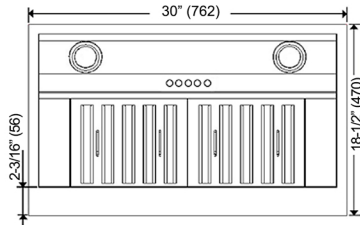

KOBE®

KOBE Range Hoods

So Quiet... You Won't Believe It's On!

Brillia® INX26 SQB-700-3 SERIES Built-In

Built-In Hood

Model / Size	INX2630SQB-700-3 / 30"
Appearance	
Stainless Steel	✓
Seamless	✓
Performance	
CFM / Sone	300 to 750 / 1.0 to 6.0
QuietMode™	1.0 Sone / 40 dB
LED Lights	2 x Lights (3W)
Speed	3 Speed
Control	Mechanical Push Button
Blower Type	Single Horizontal Squirrel Cage
Exhaust	Top - 6" Round Top - 3-1/4" x 10" Rectangular Rear - 6" Round Rear - 3-1/4" x 10" Rectangular
Consumption / Ampere	290W / 2.5A
Filter	Baffle Filter
Optional Accessories	
Liner	INL36252B (36")
Backsplash Panel	SSP30 (30" x 32") SSP36 (36" x 32")

Built-In

Side View

Bottom View

Back View

Top View

Front View

Optional Liner

INL36252B

Information subject to change without notice.
Measurement in inches (mm). Inches are converted

* Building code may vary.
www.koberangehoods.com VER. 171222