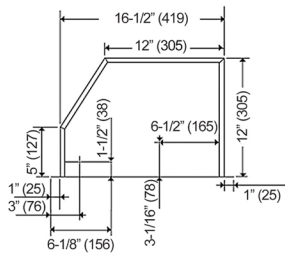

KOBE®

KOBE Range Hoods

So Quiet... You Won't Believe It's On!

Brillia® INX26 SQB-700-3 SERIES Built-In

Built-In Hood

Model / Size	INX2630SQB-700-3 / 30"
Appearance	
Stainless Steel	✓
Seamless	✓
Performance	
CFM / Sone	300 to 750 / 1.0 to 6.0
QuietMode™	1.0 Sone / 40 dB
LED Lights	2 x Lights (3W)
Speed	3 Speed
Control	Mechanical Push Button
Blower Type	Single Horizontal Squirrel Cage
Exhaust	Top - 6" Round Top - 3-1/4" x 10" Rectangular Rear - 6" Round Rear - 3-1/4" x 10" Rectangular
Consumption / Ampere	290W / 2.5A
Filter	Baffle Filter
Optional Accessories	
Liner	INL36252B (36")
Backsplash Panel	SSP30 (30" x 32") SSP36 (36" x 32")

Built-In

Side View

Bottom View

Back View

Top View

Front View

Optional Liner

INL36252B

Information subject to change without notice.
Measurement in inches (mm). Inches are converted

* Building code may vary.
www.koberangehoods.com VER. 171222