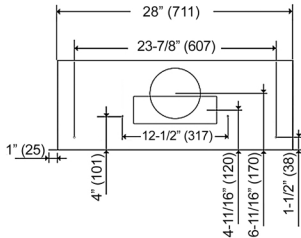

KOBE®

KOBE Range Hoods

So Quiet... You Won't Believe It's On!

Brillia® INX26 SQB-700-3 SERIES Built-In

Built-In Hood

Model / Size	INX2630SQB-700-3 / 30"
Appearance	
Stainless Steel	✓
Seamless	✓
Performance	
CFM / Sone	300 to 750 / 1.0 to 6.0
QuietMode™	1.0 Sone / 40 dB
LED Lights	2 x Lights (3W)
Speed	3 Speed
Control	Mechanical Push Button
Blower Type	Single Horizontal Squirrel Cage
Exhaust	Top - 6" Round Top - 3-1/4" x 10" Rectangular Rear - 6" Round Rear - 3-1/4" x 10" Rectangular
Consumption / Ampere	290W / 2.5A
Filter	Baffle Filter
Optional Accessories	
Liner	INL36252B (36")
Backsplash Panel	SSP30 (30" x 32") SSP36 (36" x 32")

Built-In

Side View

Bottom View

Back View

Top View

Front View

Optional Liner

INL36252B

Information subject to change without notice.
Measurement in inches (mm). Inches are converted

* Building code may vary.
www.koberangehoods.com VER. 171222