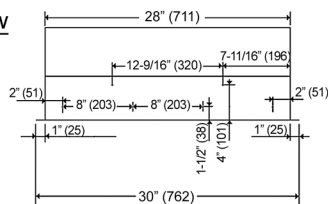

Built-In

Side View

Bottom View

Back View

Top View

Front View

Optional Liner

INL36252B

Information subject to change without notice.
Measurement in inches (mm). Inches are converted

* Building code may vary.
www.koberangehoods.com VER. 171222