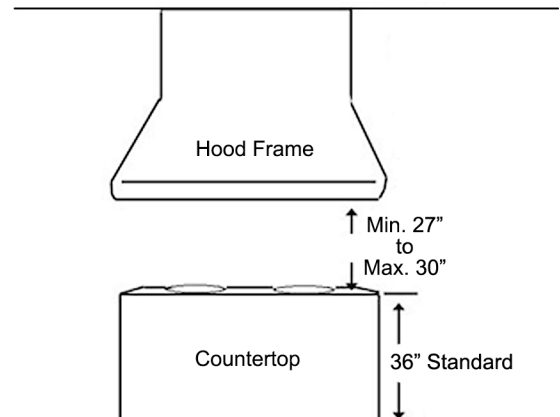

KOBE®

KOBE Range Hoods

So Quiet... You Won't Believe It's On!

Brillia® INX26 SQB-700-3 SERIES Built-In

Built-In Hood

Model / Size	INX2630SQB-700-3 / 30"
Appearance	
Stainless Steel	✓
Seamless	✓
Performance	
CFM / Sone	300 to 750 / 1.0 to 6.0
QuietMode™	1.0 Sone / 40 dB
LED Lights	2 x Lights (3W)
Speed	3 Speed
Control	Mechanical Push Button
Blower Type	Single Horizontal Squirrel Cage
Exhaust	Top - 6" Round Top - 3-1/4" x 10" Rectangular Rear - 6" Round Rear - 3-1/4" x 10" Rectangular
Consumption / Ampere	290W / 2.5A
Filter	Baffle Filter
Optional Accessories	
Liner	INL36252B (36")
Backsplash Panel	SSP30 (30" x 32") SSP36 (36" x 32")

Built-In

Side View

Bottom View

Back View

Top View

Front View

Optional Liner

INL36252B

Information subject to change without notice.
Measurement in inches (mm). Inches are converted

* Building code may vary.
www.koberangehoods.com VER. 171222