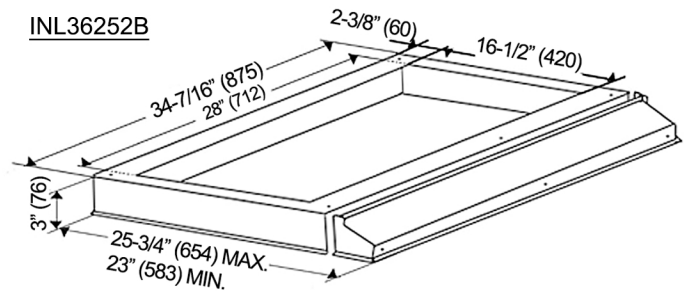

Built-In

Side View

Bottom View

Back View

Top View

Front View

Optional Liner

INL36252B

Information subject to change without notice.
Measurement in inches (mm). Inches are converted

* Building code may vary.
www.koberangehoods.com VER. 171222