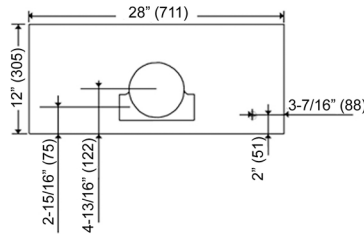

Built-In

Side View

Bottom View

Back View

Top View

Front View

Optional Liner

INL36252B

Information subject to change without notice.
Measurement in inches (mm). Inches are converted

* Building code may vary.
www.koberangehoods.com VER. 171222