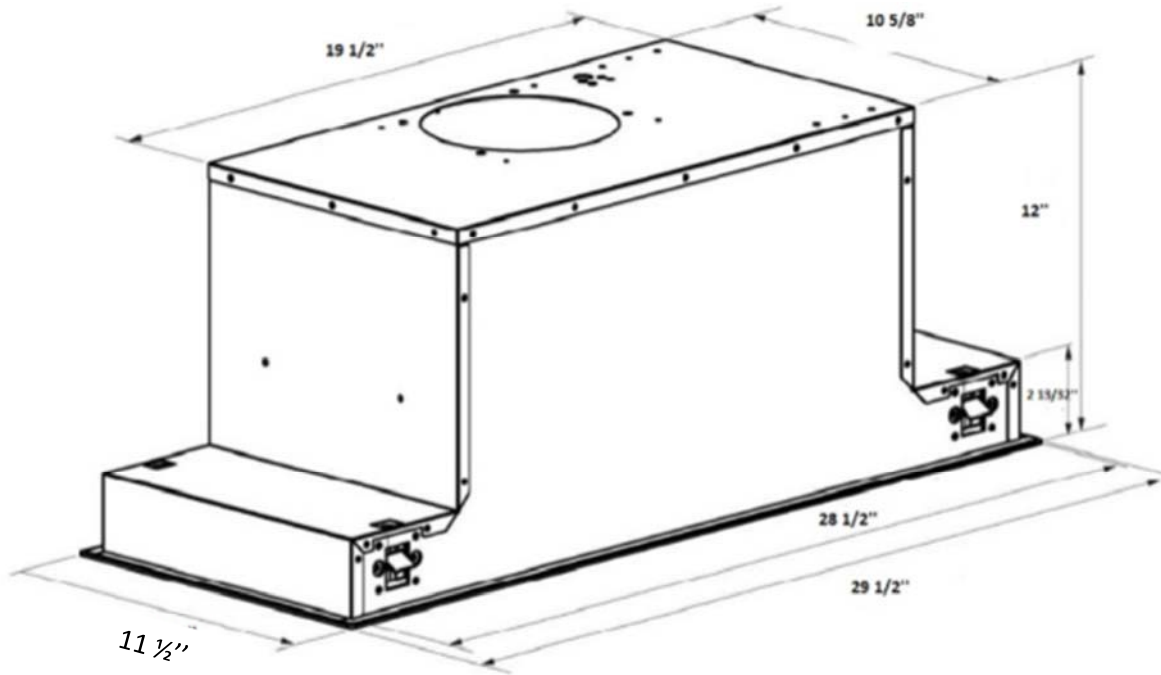

Model	AVD-306PSB
Features	
Control	Soft touch with LED display
Lighting	2 LED strips, 1.5W (included)
Blower type	600 CFM, 5-speed
Filter type	1 aluminum reinforced micro-hole filter (included)
Duct transition	6" Round (Top)
Ducting	Ducted
Electrical Requirements	
Electrical requirements	120V/ 60Hz/ 3.7 Amps
Dimensions	
Dimensions	29 1/2" (W) x 12" (D) x 11 1/2" (H)
Warranty	
1-year Warranty	Parts and labour, in-home service

Dimensions

Installation

A	Floor to ceiling height	variable
B	Floor to counter top height (standard)	36"
C	Recommended height between cooking surface and bottom of the hood	28 to 30"
D	Hood height	12"
E	Chimney height	N/A