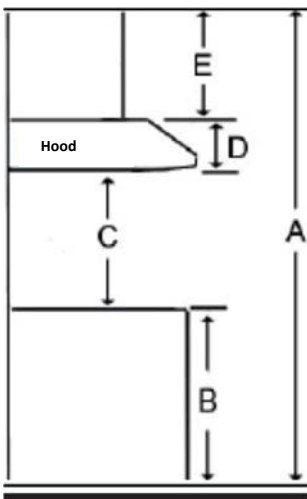

Model	AVD-306PSB
Features	
Control	Soft touch with LED display
Lighting	2 LED strips, 1.5W (included)
Blower type	600 CFM, 5-speed
Filter type	1 aluminum reinforced micro-hole filter (included)
Duct transition	6" Round (Top)
Ducting	Ducted
Electrical Requirements	
Electrical requirements	120V/ 60Hz/ 3.7 Amps
Dimensions	
Dimensions	29 1/2" (W) x 12" (D) x 11 1/2" (H)
Warranty	
1-year Warranty	Parts and labour, in-home service

Dimensions

Installation

A	Floor to ceiling height	variable
B	Floor to counter top height (standard)	36"
C	Recommended height between cooking surface and bottom of the hood	28 to 30"
D	Hood height	12"
E	Chimney height	N/A