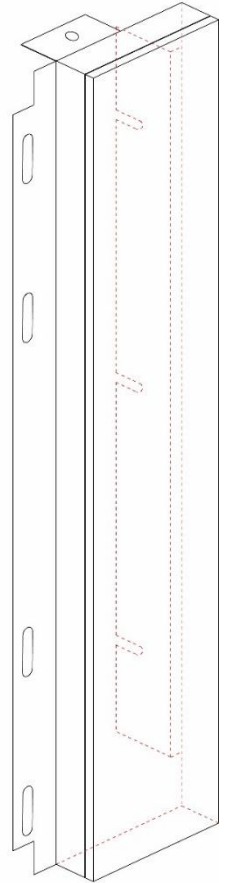

HELP! THE ONLY REASON I HAVE A KITCHEN IS THAT IT CAME WITH THE HOUSE.

THE INTELLIGENT HAVE PLANS BUT THE WISE HAVE DESIGN PRINCIPLES.

TK455

30" Stainless Steel Trim Kit

Porter & Charles

2016 SPECIFICATION SHEET

TK455

30" Stainless Steel Trim Kit

FRONT VIEW

REAR VIEWVIEW

¾ VIEW

TK455

30" Stainless Steel Trim Kit

Porter & Charles Appliances are designed and manufactured to the highest standards. Each appliance is covered by a comprehensive 2-year parts and labour warranty.