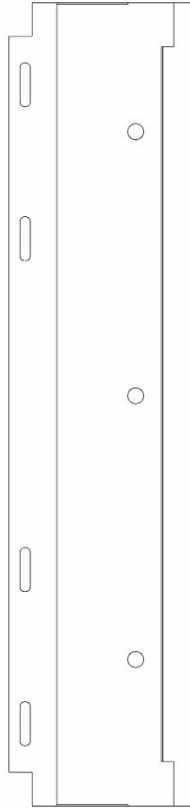

HELP! THE ONLY REASON I HAVE A KITCHEN IS THAT IT CAME WITH THE HOUSE.

THE INTELLIGENT HAVE PLANS BUT THE WISE HAVE DESIGN PRINCIPLES.

TK455

30" Stainless Steel Trim Kit

Porter & Charles

2016 SPECIFICATION SHEET

TK455

30" Stainless Steel Trim Kit

FRONT VIEW

REAR VIEWVIEW

¾ VIEW

TK455

30" Stainless Steel Trim Kit

Porter & Charles Appliances are designed and manufactured to the highest standards. Each appliance is covered by a comprehensive 2-year parts and labour warranty.