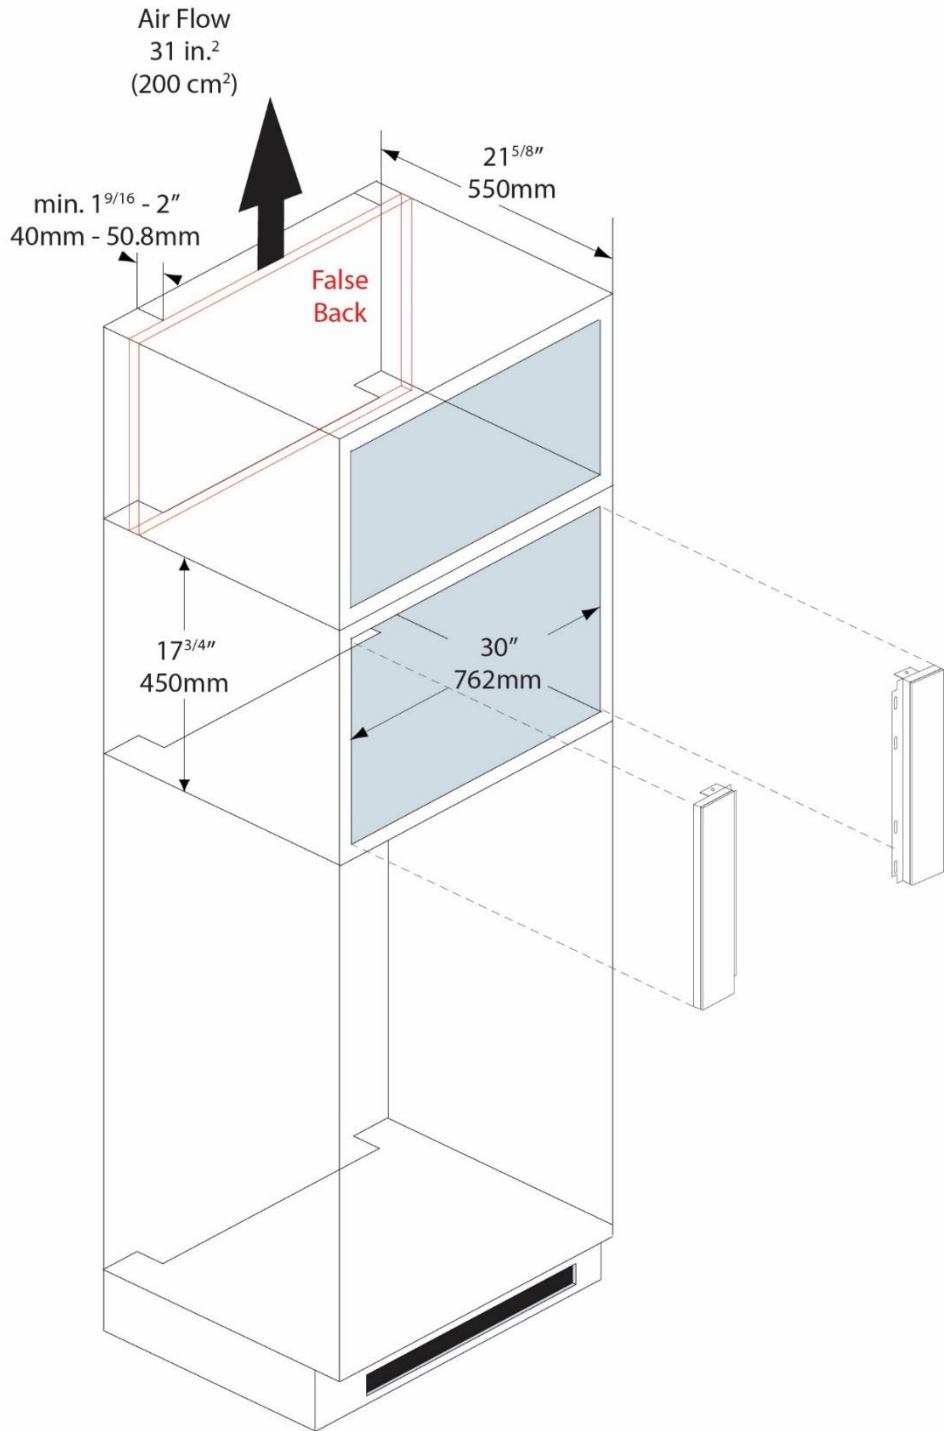

TK455

30" Stainless Steel Trim Kit

FRONT VIEW

REAR VIEWVIEW

¾ VIEW

TK455

30" Stainless Steel Trim Kit

Porter & Charles Appliances are designed and manufactured to the highest standards. Each appliance is covered by a comprehensive 2-year parts and labour warranty.