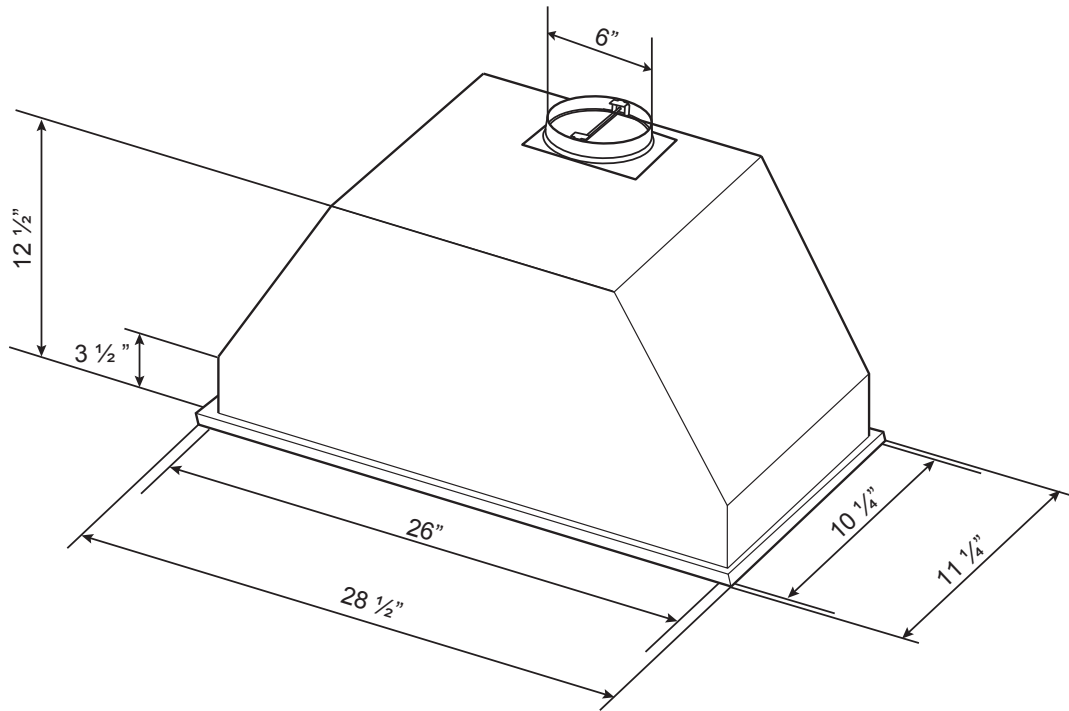

Specifications: Classic Collection - Insert
Model: BX60028

BOTTOM

FRONT

TOP