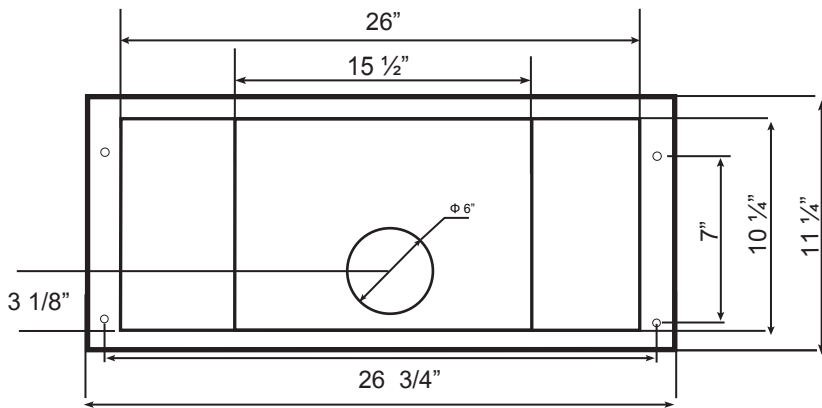

Specifications: Classic Collection - Insert
Model: BX60028

BOTTOM

FRONT

TOP