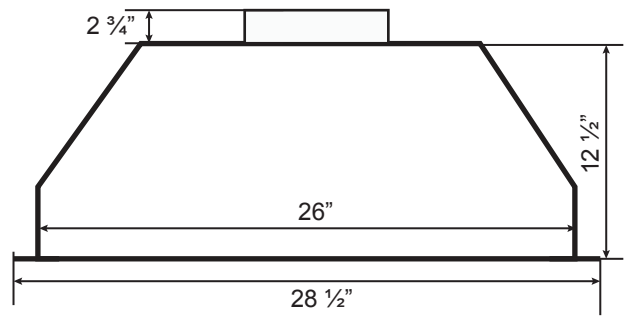

Specifications: Classic Collection - Insert
Model: BX60028

BOTTOM

FRONT

TOP