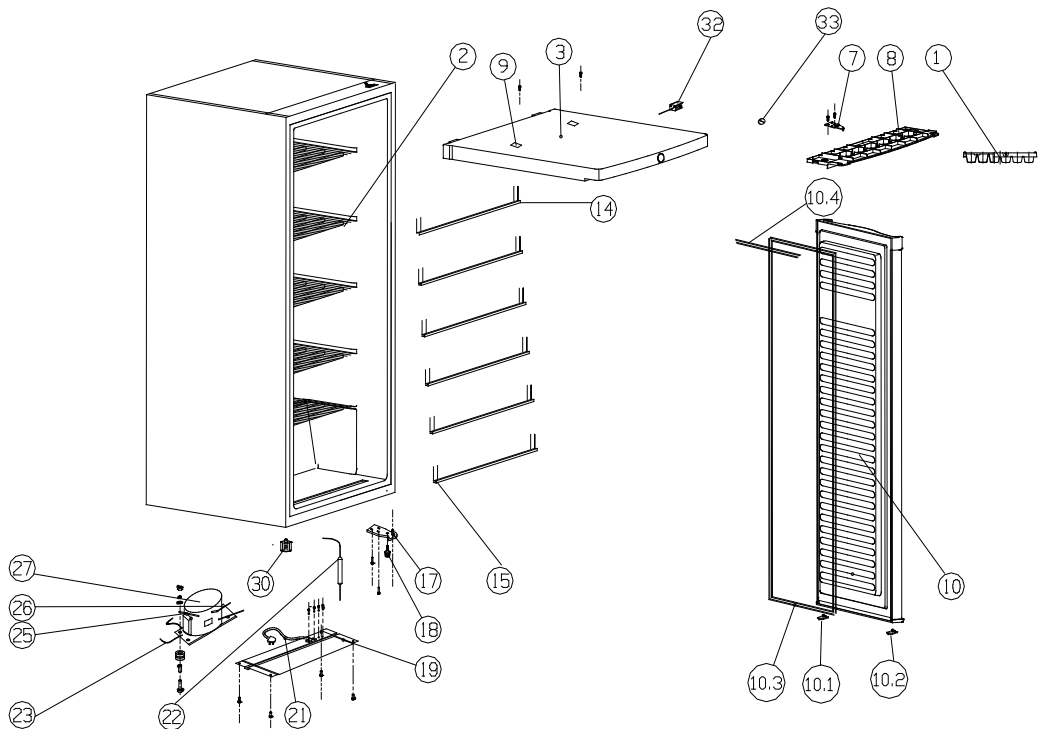

# VF58B0W Parts list

No.	Part Code	Description of Spare Part	Qty
1	20122990103	Ice tray tube	1
2	3040300019	Evaporator	1
3	20122020012	Top cover	1
7	3031400066	Upper door hinge assembly	1
8	20122020182	Top cover support plate	1
9	20122020150	Screw cover for top cover	2
10	20101010016	Door	1
10.1	20122090159	Lower door right aid-closer	1
10.2	20122090176	Lower door left aid-closer	1
10.3	3020400283	Door gasket	1
10.4	3029900036	Seal gasket	1
14	20122990521	Top shelf breaker	1
15	20122990515	Shelf breaker	5
17	3031400068	Lower door hinge assembly	1
18	20122990016	Short adjust foot	1
19	20120080132	Compressor base support	1
21	3050100117	Power supply cord with plug	1
22	3040500011	Drier filter	1
23	3050200095	Earthing wire of compressor	1
25	3040600005	Process tube	1
26	20114070006	Connecting tube	1
27	3040100157	Compressor	1
30	20122990023	Long adjust foot	1
32	3040200020	Thermostat	1
33	20122010062	Thermostat knob	1