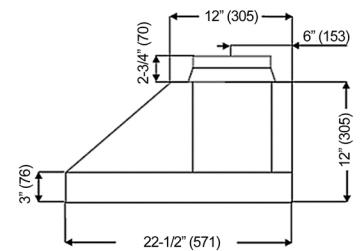

KOBE®

KOBE Range Hoods

So Quiet... You Won't Believe It's On!

Wireless Remote Control
(Sold Separately)

- magnet to attach any magnetic surface
- remote control range up to 16 feet

Premium® IN26 SQB-1200-1 SERIES Built-In

Model / Size	IN2636SQB-1200-1 / 36" IN2648SQB-1200-1 / 48"
Appearance	
Stainless Steel	✓
Seamless	✓
Performance	
CFM / Sone	350 to 1200 / 1.6 to 8.0
QuietMode™	1.6 Sone / 46.5db
ECO Mode 🌿	10 Minutes on QuietMode™ Every Hour to Promote a Cleaner Kitchen Air Quality
LED Lights 🌿	3 Level Lighting 2 x Lights (3W) - 36" 3 x Lights (3W) - 48"
Speed	6 Speed
Control	Electronic Buttons with LED Display
Blower Type	Single Horizontal Squirrel Cage
Exhaust	Top - 8" Round
Consumption / Ampere	580W / 5.0A
Filter	Baffle Filter

3D View

Top View

Side View

Front View

Information subject to change without notice.
Measurement in inches (mm). Inches are converted

* Building code may vary.
www.koberangehoods.com VER.180101