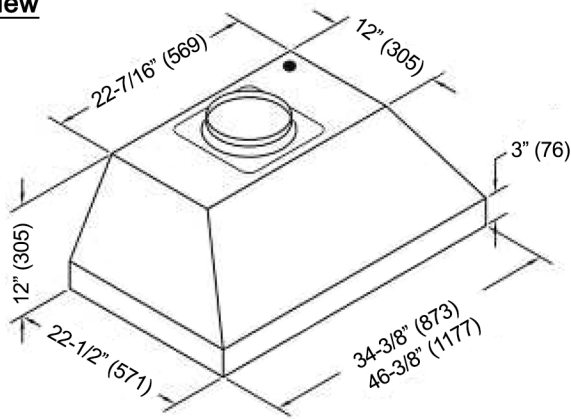

## Premium® IN26 SQB-1200-1 SERIES Built-In

<b>Model / Size</b>	IN2636SQB-1200-1 / 36" IN2648SQB-1200-1 / 48"
<b>Appearance</b>	
<b>Stainless Steel</b>	✓
<b>Seamless</b>	✓
<b>Performance</b>	
<b>CFM / Sone</b>	350 to 1200 / 1.6 to 8.0
<b>QuietMode™</b>	1.6 Sone / 46.5db
<b>ECO Mode</b> 🌿	10 Minutes on QuietMode™ Every Hour to Promote a Cleaner Kitchen Air Quality
<b>LED Lights</b> 🌿	3 Level Lighting 2 x Lights (3W) - 36" 3 x Lights (3W) - 48"
<b>Speed</b>	6 Speed
<b>Control</b>	Electronic Buttons with LED Display
<b>Blower Type</b>	Single Horizontal Squirrel Cage
<b>Exhaust</b>	Top - 8" Round
<b>Consumption / Ampere</b>	580W / 5.0A
<b>Filter</b>	Baffle Filter

### 3D View