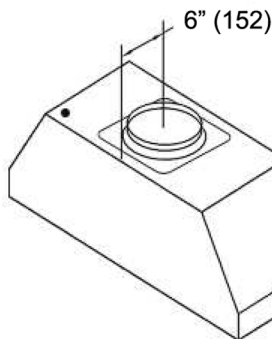

# KOBE®

KOBE Range Hoods

*So Quiet... You Won't Believe It's On!*

Built-In Hood

**Wireless Remote Control**  
(Sold Separately)

- magnet to attach any magnetic surface
- remote control range up to 16 feet

## Premium® IN26 SQB-1200-1 SERIES Built-In

<b>Model / Size</b>	IN2636SQB-1200-1 / 36" IN2648SQB-1200-1 / 48"
<b>Appearance</b>	
<b>Stainless Steel</b>	✓
<b>Seamless</b>	✓
<b>Performance</b>	
<b>CFM / Sone</b>	350 to 1200 / 1.6 to 8.0
<b>QuietMode™</b>	1.6 Sone / 46.5db
<b>ECO Mode</b> 🌿	10 Minutes on QuietMode™ Every Hour to Promote a Cleaner Kitchen Air Quality
<b>LED Lights</b> 🌿	3 Level Lighting 2 x Lights (3W) - 36" 3 x Lights (3W) - 48"
<b>Speed</b>	6 Speed
<b>Control</b>	Electronic Buttons with LED Display
<b>Blower Type</b>	Single Horizontal Squirrel Cage
<b>Exhaust</b>	Top - 8" Round
<b>Consumption / Ampere</b>	580W / 5.0A
<b>Filter</b>	Baffle Filter

### 3D View