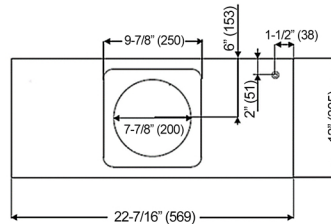

## Premium® IN26 SQB-1200-1 SERIES Built-In

<b>Model / Size</b>	IN2636SQB-1200-1 / 36" IN2648SQB-1200-1 / 48"
<b>Appearance</b>	
<b>Stainless Steel</b>	✓
<b>Seamless</b>	✓
<b>Performance</b>	
<b>CFM / Sone</b>	350 to 1200 / 1.6 to 8.0
<b>QuietMode™</b>	1.6 Sone / 46.5db
<b>ECO Mode</b> 🌿	10 Minutes on QuietMode™ Every Hour to Promote a Cleaner Kitchen Air Quality
<b>LED Lights</b> 🌿	3 Level Lighting 2 x Lights (3W) - 36" 3 x Lights (3W) - 48"
<b>Speed</b>	6 Speed
<b>Control</b>	Electronic Buttons with LED Display
<b>Blower Type</b>	Single Horizontal Squirrel Cage
<b>Exhaust</b>	Top - 8" Round
<b>Consumption / Ampere</b>	580W / 5.0A
<b>Filter</b>	Baffle Filter

### 3D View

### Side View

### Front View

Information subject to change without notice.  
Measurement in inches (mm). Inches are converted

\* Building code may vary.  
www.koberangehoods.com VER.180101