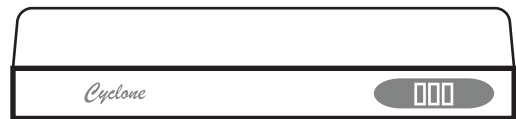

Specifications: Classic Collection - Undermount

Model: NA930C

BOTTOM

TOP

SIDE

FRONT