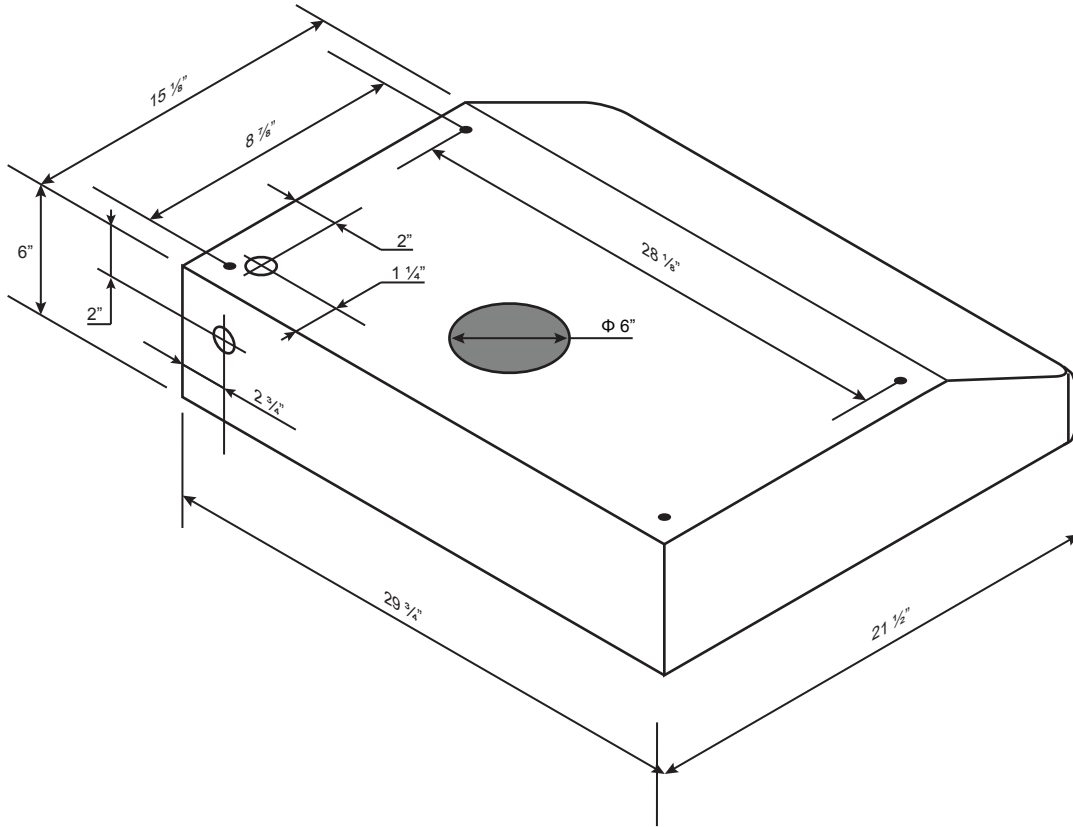

Specifications: Classic Collection - Undermount

Model: NA930C

BOTTOM

TOP

SIDE

FRONT