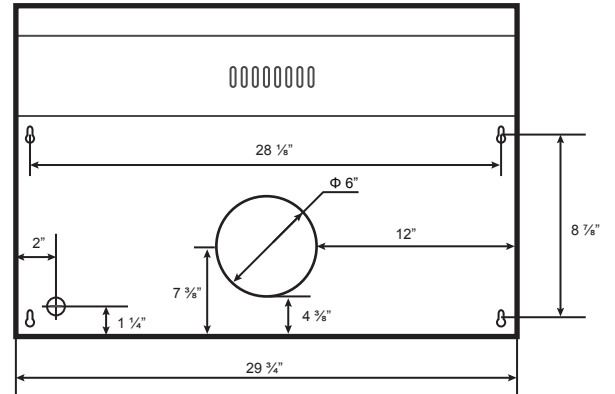

Specifications: Classic Collection - Undermount

Model: NA930C

BOTTOM

TOP

SIDE

FRONT