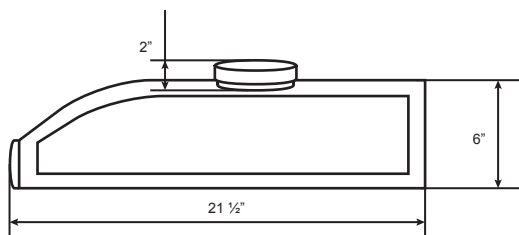

Specifications: Classic Collection - Undermount

Model: NA930C

BOTTOM

TOP

SIDE

FRONT