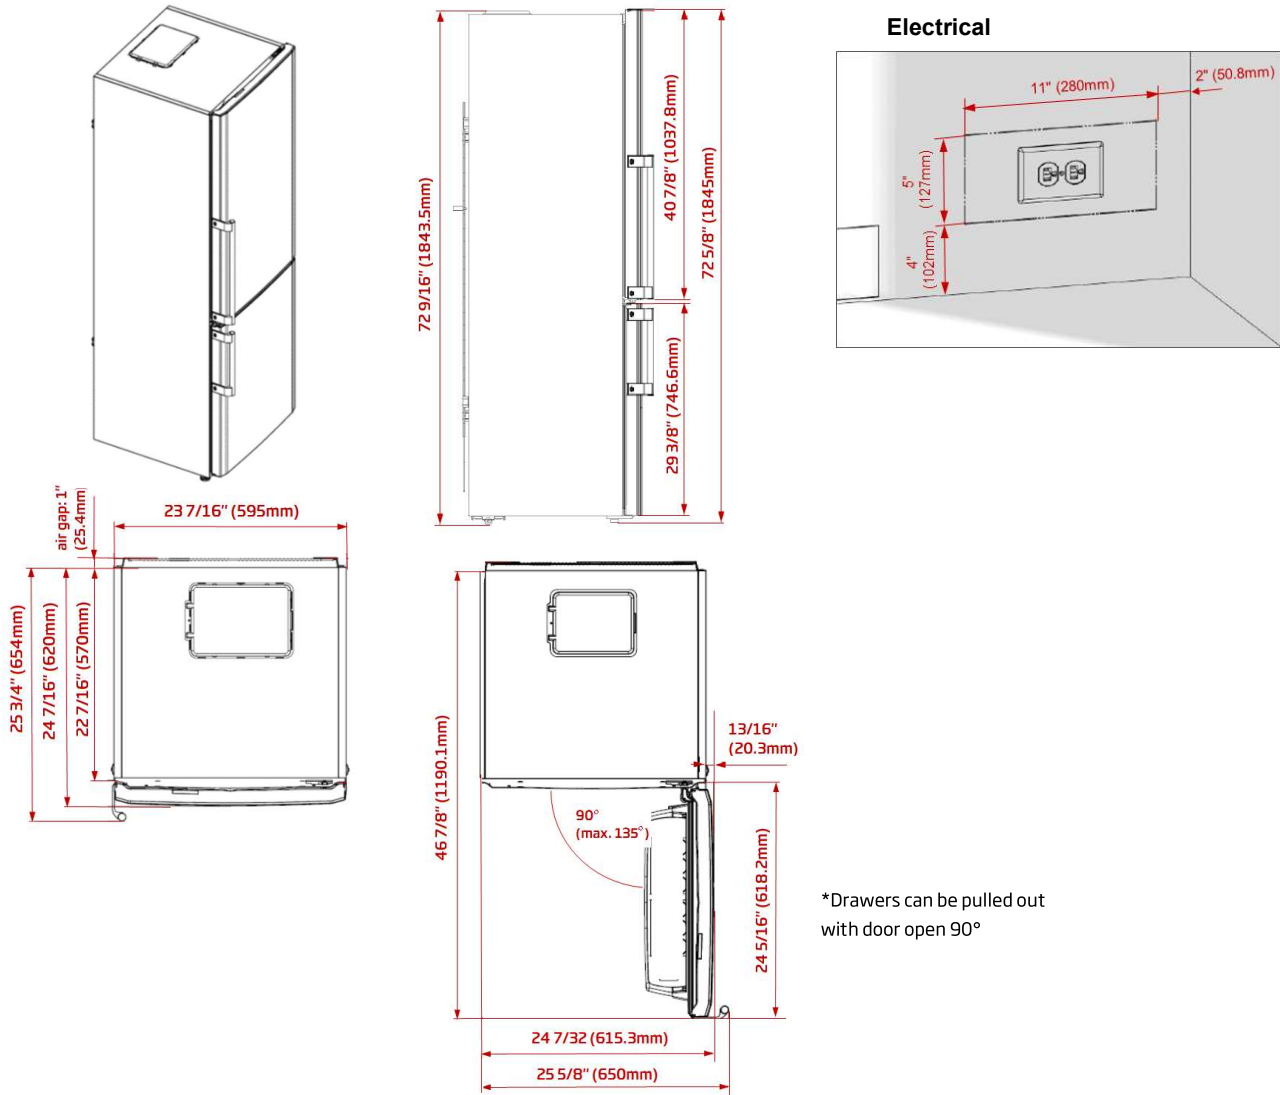

### Freezer Features

3 freezer drawers

### Dimensions

H x W X D: 72 5/8" x 23 7/16" x 24 7/16"  
Depth is with door / without handles

CONTROLS	BRFB1312SS
Cooling system	Duo Cycle Frost Free Cooling
Control system	Electronic Control
CAPACITIES	
Total net volume, cu. ft.	11.35
Fresh food net volume, cu. ft.	7.93
Freezer net volume, cu. ft.	3.42
FRIDGE FEATURES	
Blue light technology	No
Flexizone	No
IonFresh	No
Carbon filter	No
Interior filtered water dispenser	No
Filtered ice & water dispenser through door	No
Electronic control display type	Digital inner display
Auto defrost	Yes
Inner illumination	LED - Ceiling
Shelves	3 Safety Glass
Crispers	1
Door racks	3
Wine rack	Yes
Bottle gripper	Yes
Compressor	Variable Speed VCC
Fan ventilation	Yes
FREEZER FEATURES	
Auto defrost	Yes
Number of freezer drawers	3
Automatic ice maker	No
Ice cube tray	Yes
TECHNICAL INFORMATION	
Supply voltage, V/Hz	120/60
Rated Current, A	2.1
Noise level, dBA	43
DIMENSIONS	
HxWxD, in	72 5/8" x 23 7/16" x 24 7/16"
Product weight, lbs.	159
HxWxD, cm	184.5 x 59.5 x 62
Product weight, kg	72
PERFORMANCE	
Energy Star qualified	Yes
Climatic class	T
Annual energy consumption, kwh/year	395
Cooling gas	R600a

## 24 INCH COUNTER DEPTH BOTTOM-FREEZER REFRIGERATOR

BRFB1312SS

### Dimensions and Installation

\*Drawers can be pulled out with door open 90°

Dimensions	Height to top of door, in.	72 5/8"
	Height to top of hinge, in.	40 7/8"
	Height to top of case, in.	72 9/16"
	Case depth without door, in.	23 7/16"
	Case depth less door handle, in.	24 7/16"
	Case depth with door with handle, in.	25 3/4"
	Depth with fresh door open 90°, in.	46 7/8"
	Width, in.	23 7/16"
	Width with door open 90° including door handle, in.	25 5/8"
Air Gap Clearances	Each Side, in.	1/8"
	Top, in.	1"
	Back, in.	1"