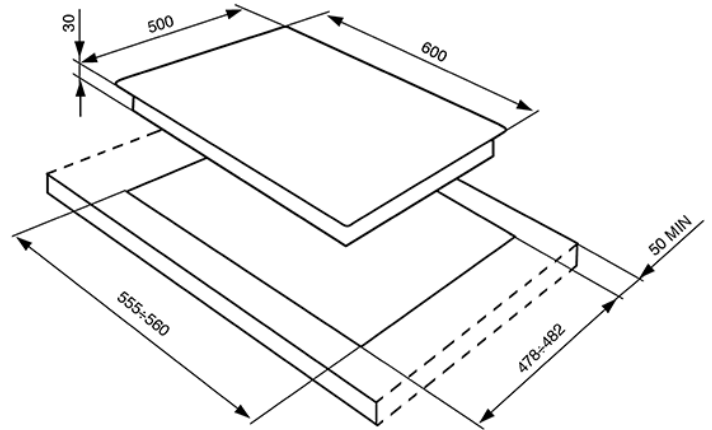

60CM (approx. 24") "Classic" Gas  
Cooktop Stainless Steel  
EAN13: 8017709114459

- **Classic design** • 4 Gas burners: • Left: 13,300 BTU double inset super burner • Back center: 5,600 BTU burner • Front center: 3,600 BTU burner • Right: 8,700 BTU rapid burner • AISI 304 Stainless Steel cooktop • Styling ergonomic front controls • Burner layout in diamond configuration • Heavy duty cast iron grates • Sealed burners • Automatic electronic ignition • Safety valves • LP Gas conversion kit included
- Gas Inlet/Power supply location: Back right • Voltage rating: 120V / 60Hz / 0.1Amps