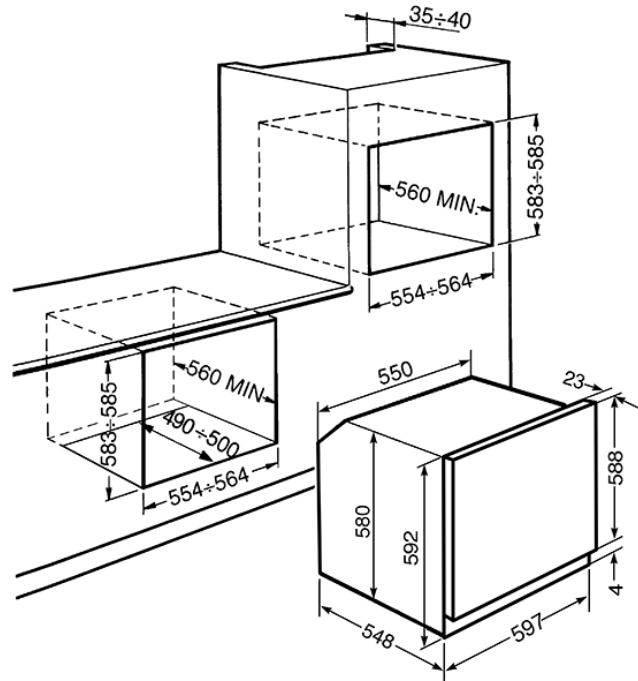

60CM (Approx. 24") Linea Design Multifunction  
Silver Glass Oven  
EAN13: 8017709193638

• **Modern Linea Design** • Multifunction oven with 12 cooking modes • Ergonomic backlit transparent controls • Silver glass & stainless finish • Digital electronic program with multi-display • Dual digital displays for cooking readouts • Electronic temperature control • Temperature Range 105°F – 480°F • Rapid preheat • Double insulated cavity • Ceramic catalyst fume control • Multi-glazed removable door • Safe touch cooling • Oven capacity: 2.8 Cu.Ft. • Bake Element: 1,700 W @ 240 V • Broil Element: 2,700 W @ 240 V • Convection Element: 2,000 @ 240 V • Voltage Rating: 240/120 V – 60Hz • Nominal Power: 3.5 kW • Amps: 14Amps • **Accessories included:** • 1 Wire rack with tray insert • 1 wire rack • 1 Deep enamel tray •

## Functions

Main Oven