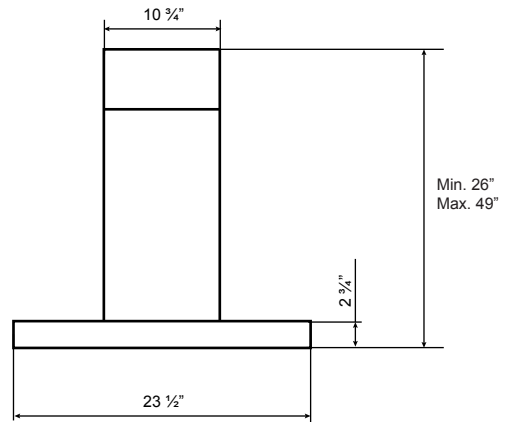

# Specifications: Alito Collection - Island

Model: SI523

**FRONT**

**SIDE**

**TOP**

**FRONT WITHOUT FLUE**