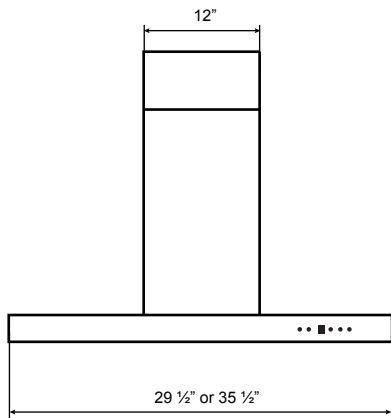

# Specifications: Alito Collection - Island

Model: SI523

**FRONT**

**SIDE**

**TOP**

**FRONT WITHOUT FLUE**