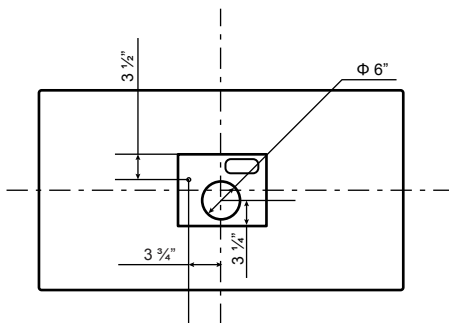

# Specifications: Alito Collection - Island

Model: SI523

**FRONT**

**SIDE**

**TOP**

**FRONT WITHOUT FLUE**