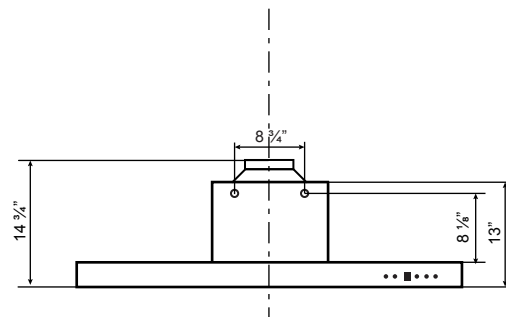

# Specifications: Alito Collection - Island

Model: SI523

**FRONT**

**SIDE**

**TOP**

**FRONT WITHOUT FLUE**