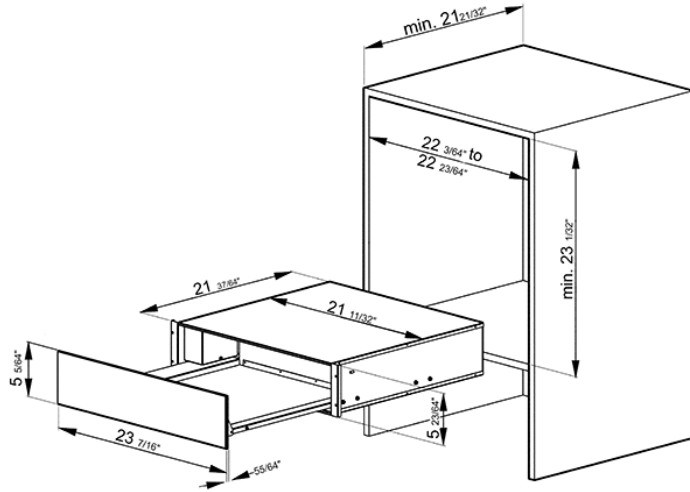

Food and Dish Warming Drawer for Compact Ovens, 24" (60cm). Finger-proof Stainless Steel Classic Aesthetics
EAN13: 8017709194451

- Push opening • Anti-slip mat • Electronic touch controls • Adjustable temperature: 86-167 °F • Adjustable timer from 0 to 240 minutes with automatic switch-off • Delay timer up to 10 h • On/Off pilot lamp • Maximum weight allowed (above the drawer): 99 lbs. • Maximum weight allowed (inside the drawer): 55 lbs. • Power heating element: 400 W • Dimensions (mm): W 595 x H 136 x D 557 • W 23 27/64" x H 5 23/64" x 21 59/64" • Voltage rating: 120V/50-60Hz • **Coordinates with:** Compact oven, Classic aesthetics