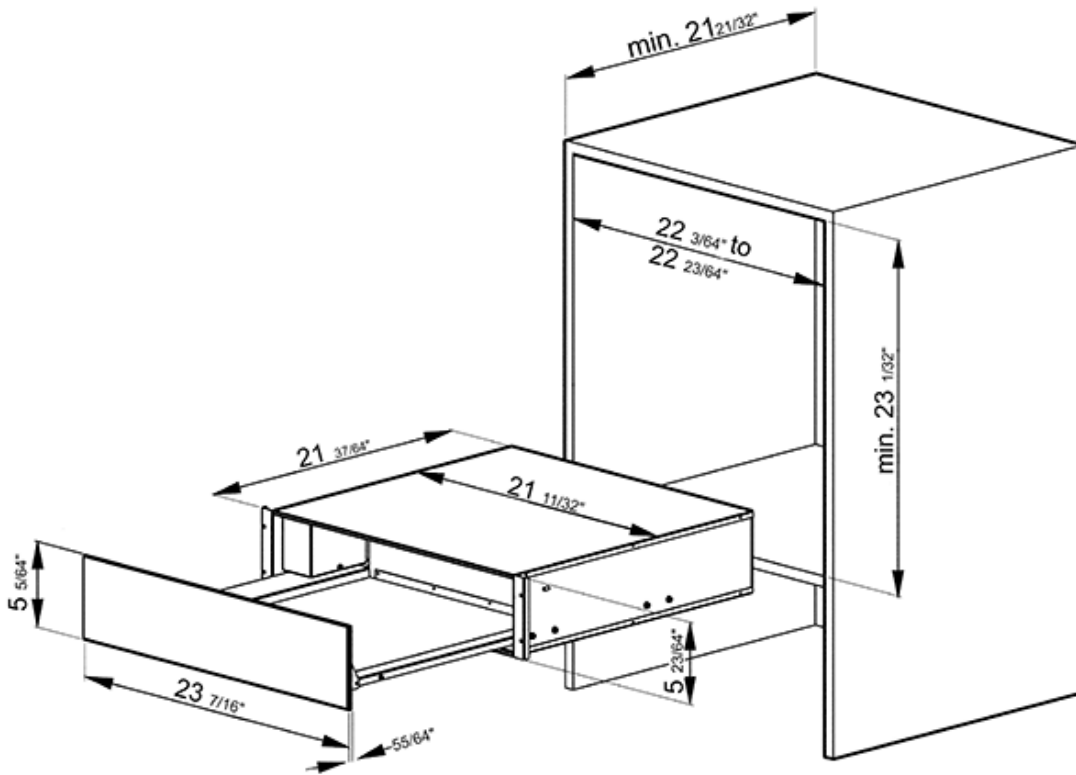

CTPU15X

classic

for ovens
warming drawer

SMEG U.S.A. INC.
A&D BUILDING
150 EAST 58th STREET, 7th FLOOR
NEW YORK, NY, 10155
Tel. +1 212 265 5378
Fax +1 212 265 5945