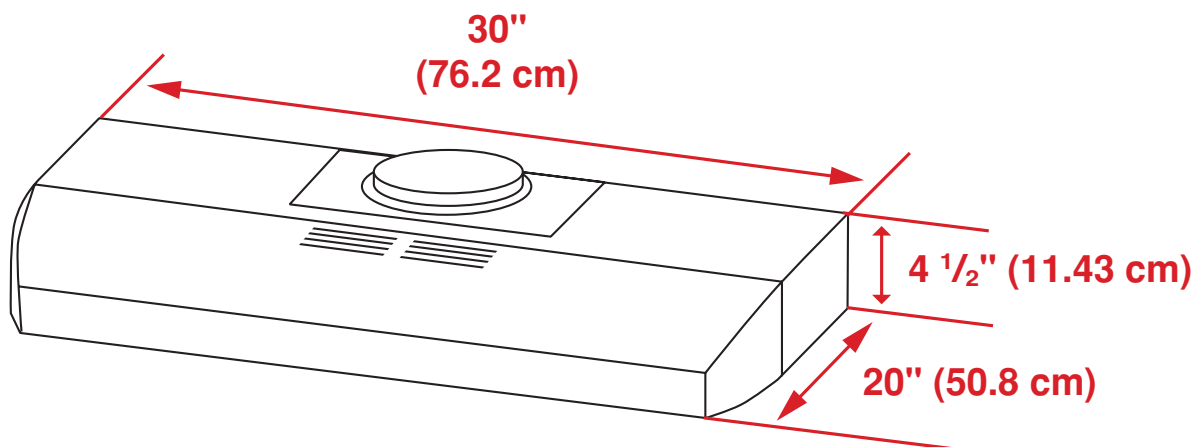

NOTE TO THE INSTALLER: All height, width and depth dimensions are shown in inches (as well as metric). Beko US Inc. reserves the absolute and unrestricted right to change product materials and specifications, at any time, without notice. Please visit our website www.beko.us or call 888 352 2356 to verify the latest specifications with final dimensional data and other details prior to installation and making a cutout. Applicable product limited warranty information may be found in accompanying product materials or you may contact your account manager for further details. Proper installation is the responsibility of the installer. Product failure due to improper installation is not covered under the Limited Warranty.

IN HARMONY WITH NATURE, YOUR LIFE, AND YOU