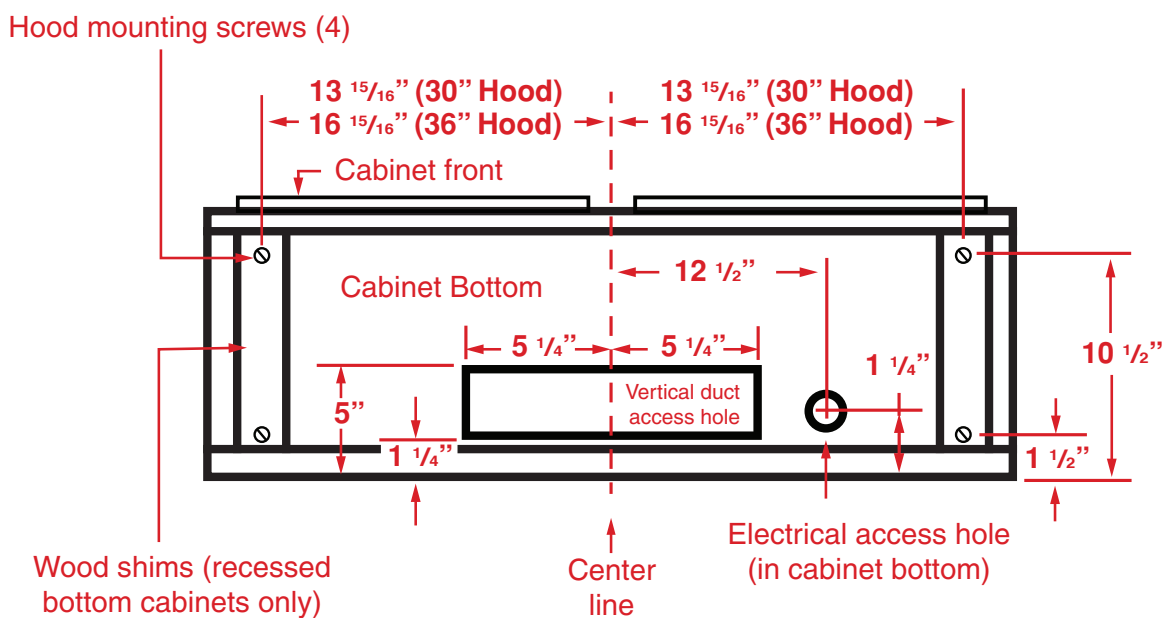

NOTE TO THE INSTALLER: All height, width and depth dimensions are shown in inches (as well as metric). Beko US Inc. reserves the absolute and unrestricted right to change product materials and specifications, at any time, without notice. Please visit our website www.beko.us or call 888 352 2356 to verify the latest specifications with final dimensional data and other details prior to installation and making a cutout. Applicable product limited warranty information may be found in accompanying product materials or you may contact your account manager for further details. Proper installation is the responsibility of the installer. Product failure due to improper installation is not covered under the Limited Warranty.

IN HARMONY WITH NATURE, YOUR LIFE, AND YOU