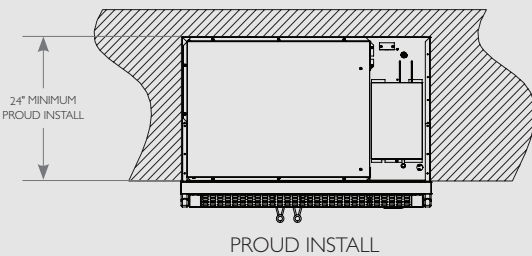

Annual kWh Consumption: 562

PLAN VIEW

Dimensions may vary by ± 1/8"

FLUSH OPENING DIMENSIONS

Width	Depth†	Height
42 ¹ / ₄ "	26"	84 ¹ / ₄ "

TOP VIEW
FIGURE 1 - ROUGH OPENING

PROUD OPENING DIMENSIONS

Width	Depth†	Height
41 ³ / ₄ "	24"	84"

FRONT VIEW
FIGURE 2 - ROUGH OPENING

SPECIFICATIONS

Width	42"
Depth†	28"
Height	84"
Refrigerator Shelving	4 adjustable/removable stainless steel encapsulated glass shelves. 3 stainless steel soft-close drawer bins with polycarbonate fronts and integrated handles.
Freezer Shelving	4 adjustable/removable polished stainless wire shelves. 3 polished stainless wire baskets/drawers with soft-close feature.
Flush Opening Width	42 ¹ / ₄ "
Flush Opening Depth	26"
Flush Opening Height	84 ¹ / ₄ "
Proud Opening Width	41 ³ / ₄ "
Proud Opening Depth	24"
Proud Opening Height	84"
Weight**	720 lbs