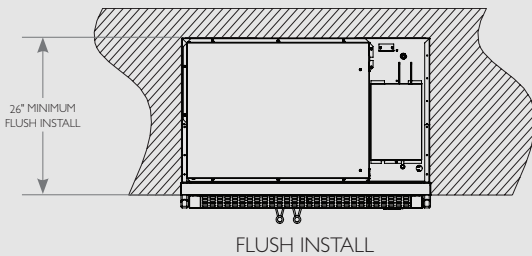

Annual kWh Consumption: 562

PLAN VIEW

Dimensions may vary by ± 1/8"

FLUSH OPENING DIMENSIONS

Width	Depth†	Height
42 ¹ / ₄ "	26"	84 ¹ / ₄ "

TOP VIEW
FIGURE 1 - ROUGH OPENING

PROUD OPENING DIMENSIONS

Width	Depth†	Height
41 ³ / ₄ "	24"	84"

FRONT VIEW
FIGURE 2 - ROUGH OPENING

SPECIFICATIONS

Width	42"
Depth†	28"
Height	84"
Refrigerator Shelving	4 adjustable/removable stainless steel encapsulated glass shelves. 3 stainless steel soft-close drawer bins with polycarbonate fronts and integrated handles.
Freezer Shelving	4 adjustable/removable polished stainless wire shelves. 3 polished stainless wire baskets/drawers with soft-close feature.
Flush Opening Width	42 ¹ / ₄ "
Flush Opening Depth	26"
Flush Opening Height	84 ¹ / ₄ "
Proud Opening Width	41 ³ / ₄ "
Proud Opening Depth	24"
Proud Opening Height	84"
Weight**	720 lbs