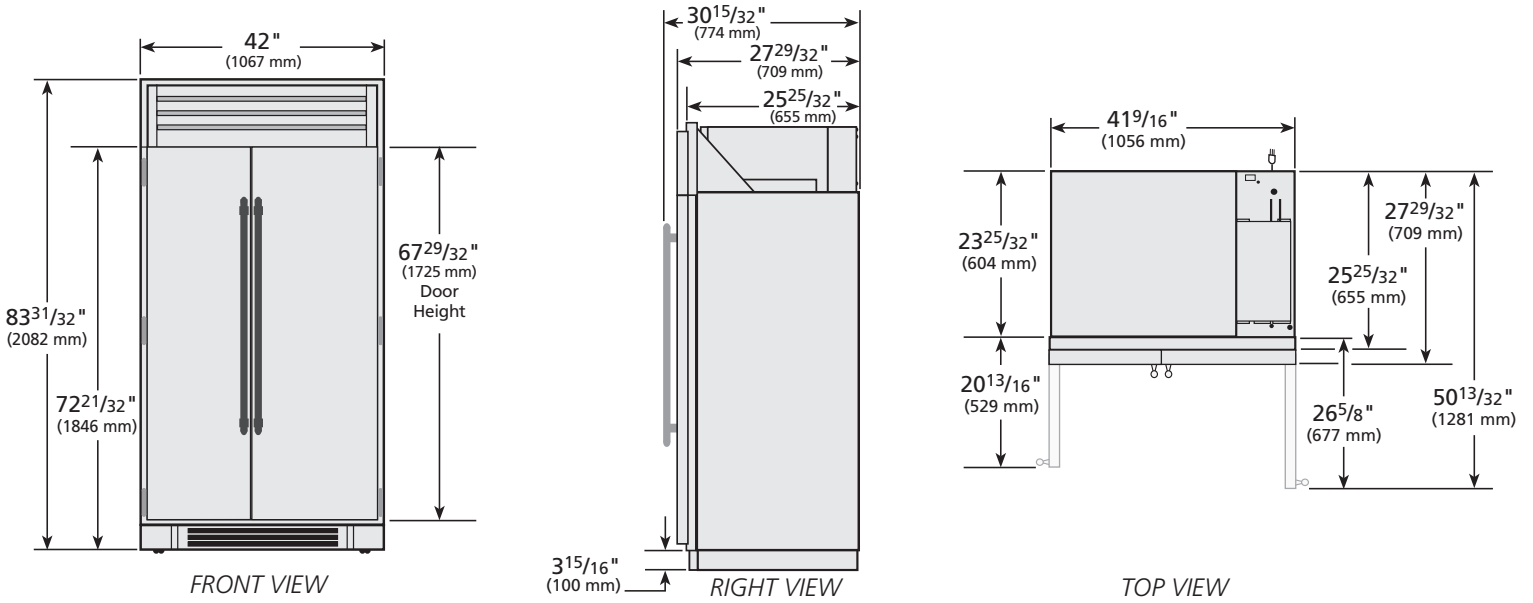

FREEZER

4 adjustable/removable polished stainless wire shelves.

3 polished stainless wire baskets/drawers with soft-close feature.

ELECTRICAL SPECIFICATIONS

Voltage: 115/60/1

Amps: 5.2

Power Cord Length: 8'

Annual kWh Consumption: 562

PLAN VIEW

Dimensions may vary by ± 1/8"

FLUSH OPENING DIMENSIONS

Width	Depth†	Height
42 ¹ / ₄ "	26"	84 ¹ / ₄ "

TOP VIEW
FIGURE 1 - ROUGH OPENING

PROUD OPENING DIMENSIONS

Width	Depth†	Height
41 ³ / ₄ "	24"	84"

FRONT VIEW
FIGURE 2 - ROUGH OPENING

SPECIFICATIONS

Width	42"
Depth†	28"
Height	84"
Refrigerator Shelving	4 adjustable/removable stainless steel encapsulated glass shelves. 3 stainless steel soft-close drawer bins with polycarbonate fronts and integrated handles.
Freezer Shelving	4 adjustable/removable polished stainless wire shelves. 3 polished stainless wire baskets/drawers with soft-close feature.
Flush Opening Width	42 ¹ / ₄ "
Flush Opening Depth	26"
Flush Opening Height	84 ¹ / ₄ "
Proud Opening Width	41 ³ / ₄ "
Proud Opening Depth	24"
Proud Opening Height	84"
Weight**	720 lbs