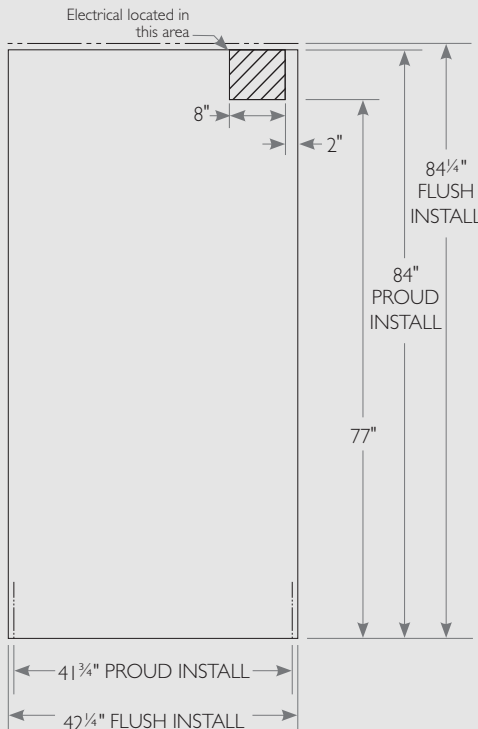

FREEZER

4 adjustable/removable polished stainless wire shelves.

3 polished stainless wire baskets/drawers with soft-close feature.

ELECTRICAL SPECIFICATIONS

Voltage: 115/60/1

Amps: 5.2

Power Cord Length: 8'

Annual kWh Consumption: 562

PLAN VIEW

Dimensions may vary by ± 1/8"

FLUSH OPENING DIMENSIONS

Width	Depth†	Height
42 ¹ / ₄ "	26"	84 ¹ / ₄ "

TOP VIEW
FIGURE 1 - ROUGH OPENING

PROUD OPENING DIMENSIONS

Width	Depth†	Height
41 ³ / ₄ "	24"	84"

FRONT VIEW
FIGURE 2 - ROUGH OPENING

SPECIFICATIONS

Width	42"
Depth†	28"
Height	84"
Refrigerator Shelving	4 adjustable/removable stainless steel encapsulated glass shelves. 3 stainless steel soft-close drawer bins with polycarbonate fronts and integrated handles.
Freezer Shelving	4 adjustable/removable polished stainless wire shelves. 3 polished stainless wire baskets/drawers with soft-close feature.
Flush Opening Width	42 ¹ / ₄ "
Flush Opening Depth	26"
Flush Opening Height	84 ¹ / ₄ "
Proud Opening Width	41 ³ / ₄ "
Proud Opening Depth	24"
Proud Opening Height	84"
Weight**	720 lbs