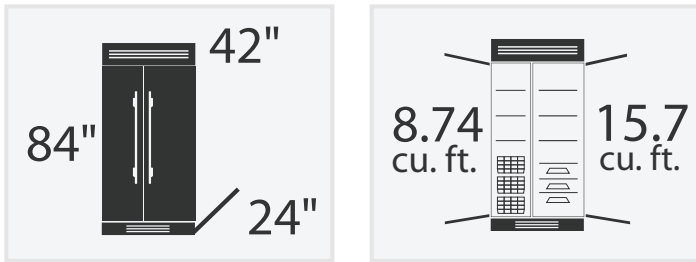

FULL SIZE REFRIGERATOR/FREEZER

42" Side By Side Refrigerator/Freezer with Solid Stainless Steel Doors

The True 42 is changing the way we think about luxury appliances. Clean, modern, and inspired by the artistry and work ethic of the best professional chefs, this full-sized refrigerator gives high-end residential kitchens the look, work space, and performance of the best professional kitchens around the world.

Annual kWh Consumption: 562

PLAN VIEW

Dimensions may vary by ± 1/8"

FLUSH OPENING DIMENSIONS

Width	Depth†	Height
42 ¹ / ₄ "	26"	84 ¹ / ₄ "

TOP VIEW
FIGURE 1 - ROUGH OPENING

PROUD OPENING DIMENSIONS

Width	Depth†	Height
41 ³ / ₄ "	24"	84"

FRONT VIEW
FIGURE 2 - ROUGH OPENING

SPECIFICATIONS

Width	42"
Depth†	28"
Height	84"
Refrigerator Shelving	4 adjustable/removable stainless steel encapsulated glass shelves. 3 stainless steel soft-close drawer bins with polycarbonate fronts and integrated handles.
Freezer Shelving	4 adjustable/removable polished stainless wire shelves. 3 polished stainless wire baskets/drawers with soft-close feature.
Flush Opening Width	42 ¹ / ₄ "
Flush Opening Depth	26"
Flush Opening Height	84 ¹ / ₄ "
Proud Opening Width	41 ³ / ₄ "
Proud Opening Depth	24"
Proud Opening Height	84"
Weight**	720 lbs