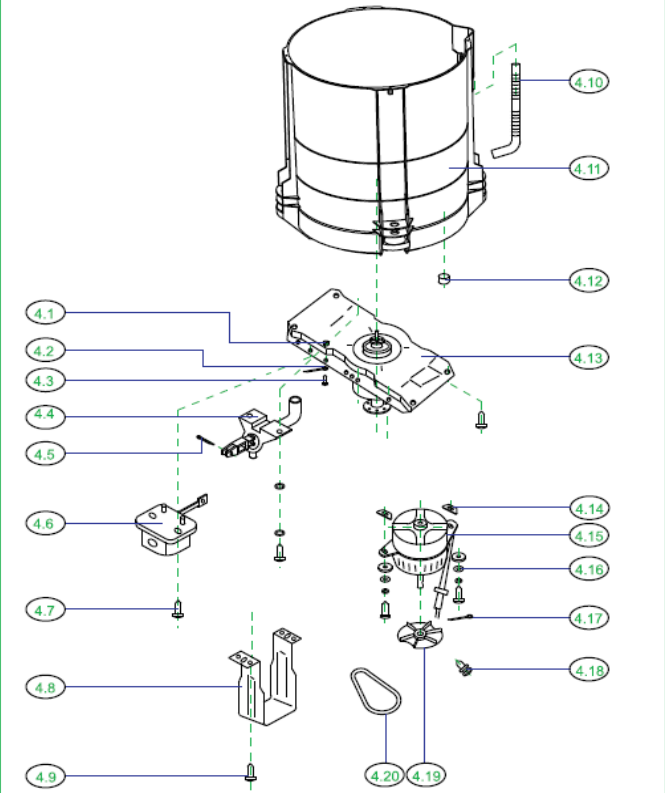

b: Spin Tub Subassembly

c: Outer Tub Subassembly

# Exploded View Parts for Model

TLW16DOW

No.	Part Name	Quantity	BOM code
1.1	Outer Tub Cover	1	301115400604
1.3	Impeller Screw	1	302550690020
1.4	T.L.Washer	1	302550690022
1.5	Impeller And Connect Sleeve	1	301116100085
1.6	Special Washer (Up)	1	302502100002
1.7	Suspend System	1	302920400051
1.8	Up Drain Hose Assembly	1	301150590441
1.9	Middle Hose Assembly	1	302721270010
1.10	Cabinet Base Assembly	1	301120502785
1.11	Back Cover Plate	1	301113700016
1.12	Converter	1	302920570015
1.13	Water Inlet Hose Assembly	1	302701100026
1.13	Water Inlet Hose Assembly	1	302701100027
1.14	Air Pipe	1	301611000069
1.15	Clip Spring	2	302911200015
1.16	Rear Cover	1	301113700154
1.17	Handle	2	301120770455
1.18	Cabinet Subassembly	1	301220570576
1.19	Capacitor Assembly	1	302420570479
1.20	Capacitor Cover	1	301113700026
1.21	Wire Connector	5	301120770323
1.22	Wire Connector	1	301102000004
1.23	Power Cord	1	302401000033
1.24	Drain Pump	1	302420370034
1.25	Hole Cover	2	301120500906
1.26	Stationary Foot	3	302720600048
1.27	Adjustable Foot	1	301120603063
2.1	Balance Ring Assembly	1	301115300479
2.2	Filtering Bag Assembly	1	301113600110
2.3	Spray Cover	1	301115500075
2.4	Filtering Cover	2	301115500074
2.5	Filtering Cover	2	301115500074
2.6	Tub Bottom Base	1	301115400466
2.7	Coupling Plate	1	302900870000
3.1	Cover Assembly	1	3011205C0402