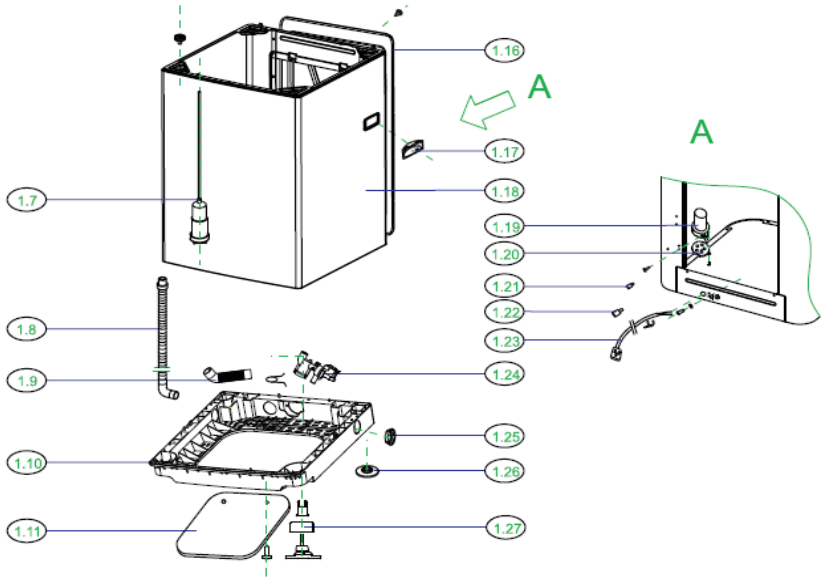

b: Spin Tub Subassembly

c: Outer Tub Subassembly

# Exploded View Parts for Model

TLW16DOW

No.	Part Name	Quantity	BOM code
1.1	Outer Tub Cover	1	301115400604
1.3	Impeller Screw	1	302550690020
1.4	T.L.Washer	1	302550690022
1.5	Impeller And Connect Sleeve	1	301116100085
1.6	Special Washer (Up)	1	302502100002
1.7	Suspend System	1	302920400051
1.8	Up Drain Hose Assembly	1	301150590441
1.9	Middle Hose Assembly	1	302721270010
1.10	Cabinet Base Assembly	1	301120502785
1.11	Back Cover Plate	1	301113700016
1.12	Converter	1	302920570015
1.13	Water Inlet Hose Assembly	1	302701100026
1.13	Water Inlet Hose Assembly	1	302701100027
1.14	Air Pipe	1	301611000069
1.15	Clip Spring	2	302911200015
1.16	Rear Cover	1	301113700154
1.17	Handle	2	301120770455
1.18	Cabinet Subassembly	1	301220570576
1.19	Capacitor Assembly	1	302420570479
1.20	Capacitor Cover	1	301113700026
1.21	Wire Connector	5	301120770323
1.22	Wire Connector	1	301102000004
1.23	Power Cord	1	302401000033
1.24	Drain Pump	1	302420370034
1.25	Hole Cover	2	301120500906
1.26	Stationary Foot	3	302720600048
1.27	Adjustable Foot	1	301120603063
2.1	Balance Ring Assembly	1	301115300479
2.2	Filtering Bag Assembly	1	301113600110
2.3	Spray Cover	1	301115500075
2.4	Filtering Cover	2	301115500074
2.5	Filtering Cover	2	301115500074
2.6	Tub Bottom Base	1	301115400466
2.7	Coupling Plate	1	302900870000
3.1	Cover Assembly	1	3011205C0402